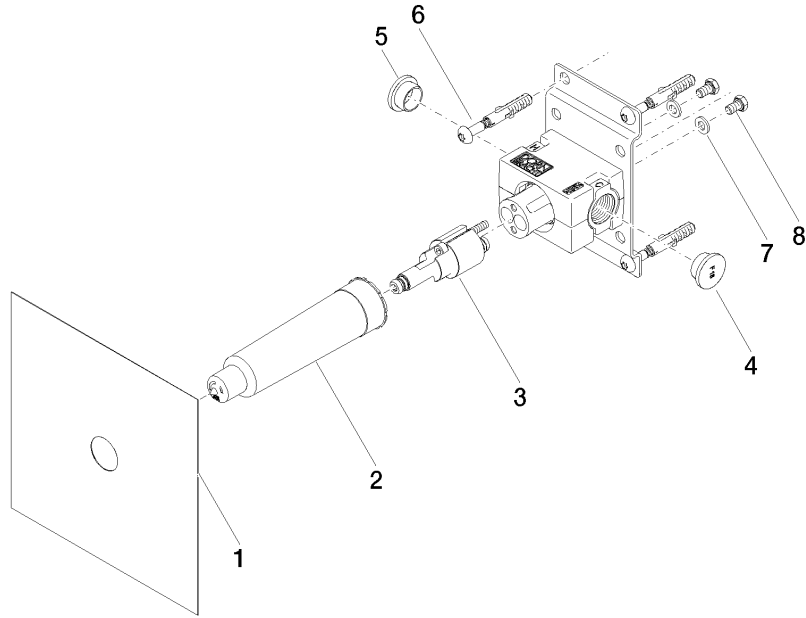

Concealed wall mounting -

---

35 050 970 90