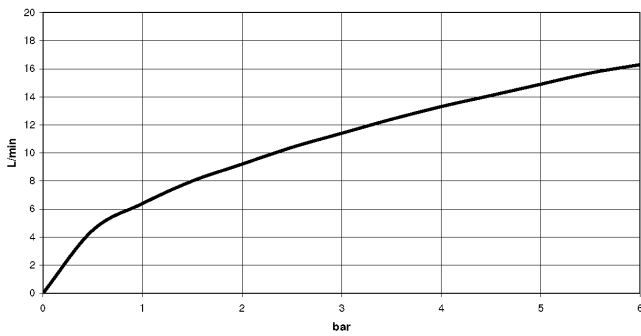

35 050 970 90

mm [inches]

Flow rate chart

Codes & Standards

EN 817

Scottish Water
Byelaws

UK Water Supply
Regulations

Concealed wall mounting -