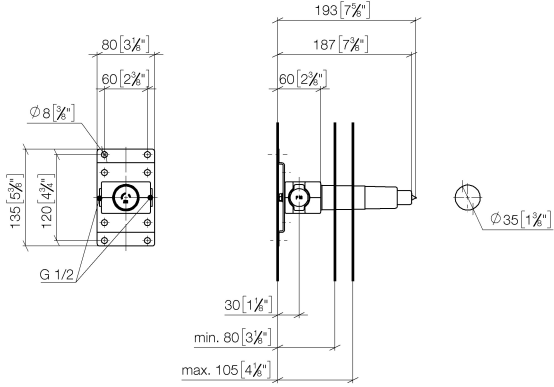

Concealed wall mounting -

35 050 970 90

- red brass, lead-free
- 2x female thread 1/2" connections
- dust cover
- anti-water packing
- soundproofing
- WRAS 2101043, 2011027

Recommended miscellaneous

Extension 25 mm -

12 055 970 90

Recommended miscellaneous

Rosette - Chrome
●with angular rosette

12 720 980-00

Recommended miscellaneous

Rosette - Chrome
●with round rosette

12 720 660-00

Concealed wall mounting -

35 050 970 90

mm [inches]

Flow rate chart

Codes & Standards

EN 817

Scottish Water
Byelaws

UK Water Supply
Regulations

Concealed wall mounting -