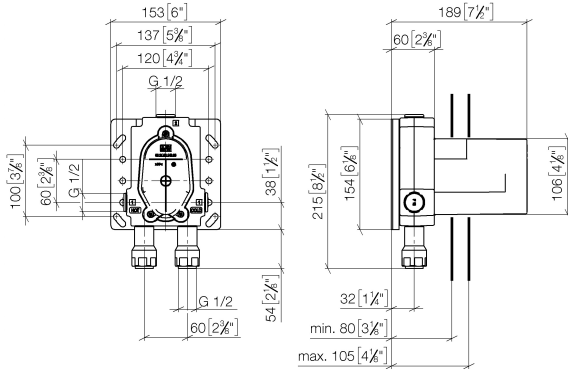

## EDITION PRO Concealed single-lever mixer -

---

35 070 970 90

mm [inches]