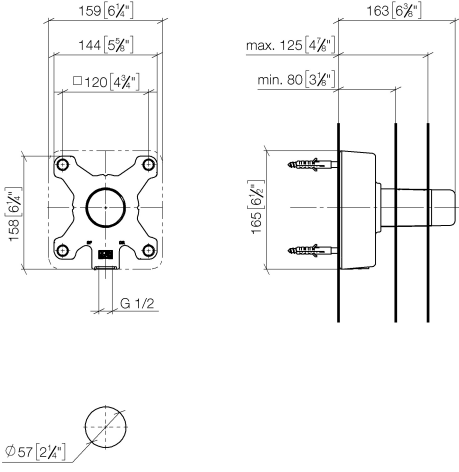

## POT FILLER Concealed wall elbow -

---

35 087 970 90

- female thread 1/2" connection
- anti-water packing
- soundproofing
- dust cover
- min. recess depth 80 mm
- max. recess depth 125 mm

# POT FILLER Concealed wall elbow -

35 087 970 90

mm [inches]

POT FILLER Concealed wall elbow -

---

35 087 970 90

## POT FILLER Concealed wall elbow -

---

35 087 970 90

### Spare parts list

No.	Item Number	Name	Quantity used	Delivery time
	04 14 03 079 00 90	gasket kit	4	2