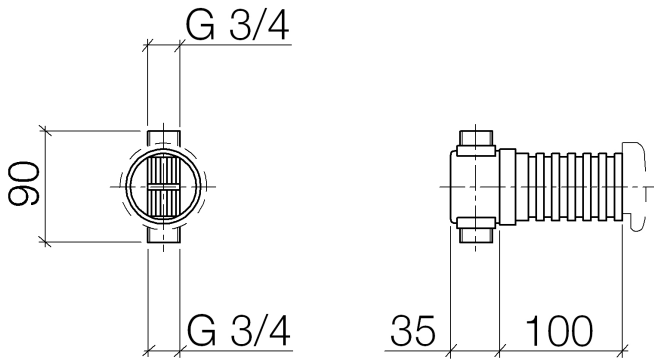

Vacuum breaker -

35 150 970 90

- 3/4" connection

Vacuum breaker -

35 150 970 90

Flow rate chart

Codes & Standards

DIN 4109

ISO 3822

Ü-Zeichen

Vacuum breaker -

35 150 970 90

Certificates

LGA_18

Vacuum breaker -

35 150 970 90

Vacuum breaker -

35 150 970 90

Spare parts list

No.	Item Number	Name	Quantity used	Delivery time
	04 29 03 051 00 90	insert	2	2