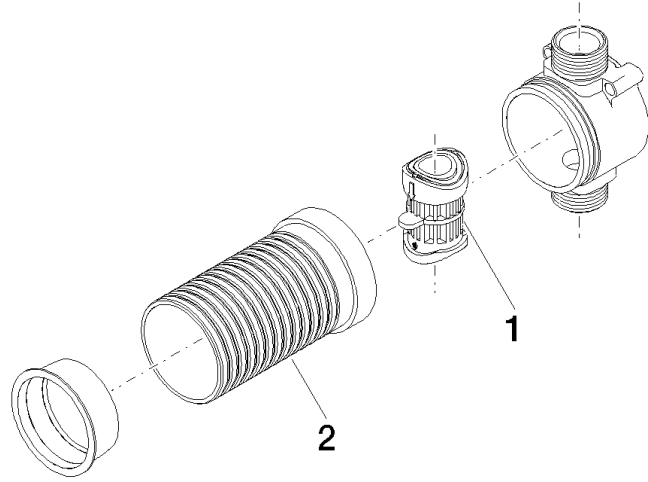

Vacuum breaker -

35 150 970 90

- 3/4" connection

Vacuum breaker -

35 150 970 90

Flow rate chart

Codes & Standards

DIN 4109

Vacuum breaker -

35 150 970 90

Spare parts list

No.	Item Number	Name	Quantity used	Delivery time
	04 29 03 051 00 90	insert	2	2