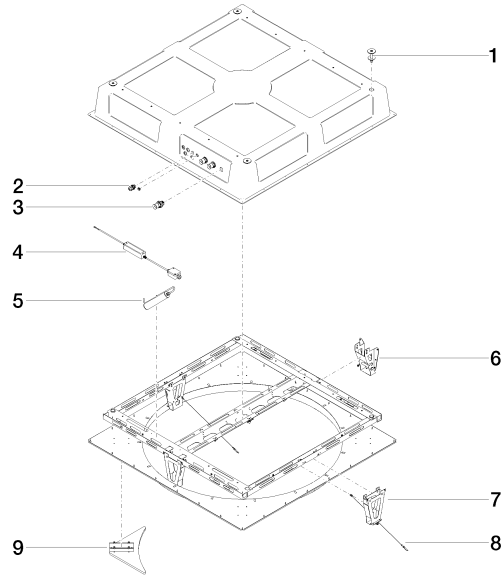

AQUAMOON EMBRACE Concealed ceiling installation box with color light -

35 630 970 90

- concealed rough parts

1x rain panel for ceiling installation

- AQUACIRCLE RAIN: Circular rain curtain, max. flow rate 12 l/min (at 3 bar)
- TEMPEST RAIN: Natural rain, max. flow rate 10 l/min (at 3 bar)
- Queen's Collar: rounded cascade, max. 23 l/min
- Embrace: rounded cascade, max. 60 l/min
- Ceiling installation enclosure 1356 x 1356 x 290 mm
- Opening diameter 1252 mm
- Ceiling construction with adequate structural strength for the permanent attachment of the device (weight: 57.5 kg / 127 lbs. (US)). M8 threaded bolts (minimum strength: 2000 N) are required to secure the ceiling module

To be provided by the customer. Zigbee Gateway!

AQUAMOON EMBRACE Concealed ceiling installation box with color light -

35 630 970 90

AQUAMOON EMBRACE Concealed ceiling installation box with color light -

35 630 970 90

AQUAMOON EMBRACE Concealed ceiling installation box with color light -

35 630 970 90

Spare parts list

No.	Item Number	Name	Quantity used	Delivery time
	04 24 03 239 02 90	fixing set	18	2