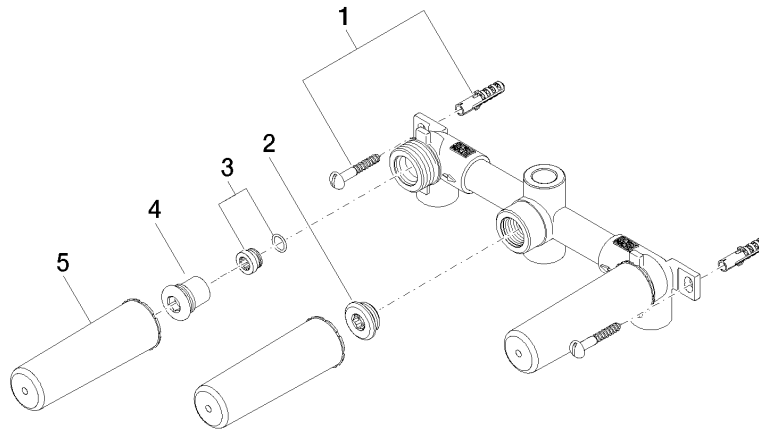

## Concealed wall-mounted mixer centred spout -

---

35 707 970 90

- 3x dust cover
- 2x female thread 1/2" connections
- 1x female thread 1/2" outlet
- 3x sealing plug 1/2"
- gauge 100 mm
- lead-free
- WRAS 1702022

**Concealed wall-mounted mixer centred spout -**

35 707 970 90

mm [inches]

	min	max
Madison	55 2 1/8"	115 4 1/2"
Square	55 2 1/8"	110 4 3/8"
Circle	55 2 1/8"	130 5 1/8"
Vaia	60 2 3/8"	132 5 1/4"
Domicil	60 2 1/2"	100 3 7/8"
Deque	70 2 3/4"	135 5 3/8"
Gentle	70 2 3/4"	135 5 3/8"
LaFleur	70 2 3/4"	135 5 3/8"
Selv	70 2 3/4"	135 5 3/8"
Supernova	70 2 3/4"	135 5 3/8"
Symetrics	70 2 3/4"	135 5 3/8"
Tara	70 2 3/4"	135 5 3/8"
CL_2	93 3 5/8"	115 4 1/2"
MEM	93 3 5/8"	138 5 3/8"
CL_1	93 3 5/8"	138 5 3/8"
La Fleur Cl.	102 4"	144 5 5/8"

**Certificates**

ETA\_19023.

LGA\_19175.

ACS\_20 ACC LY 735.

**Concealed wall-mounted mixer centred spout -**

35 707 970 90

**Spare parts list**

No.	Item Number	Name	Quantity used	Delivery time
1	04 30 31 024 01 90	fixing set	2	2
2	04 31 20 006 00 90	plug	1	2
3	04 29 05 018 10 90	nipple	2	2
4	04 31 20 037 00 90	plug	2	2
5	09 21 02 102 90	cap	3	2