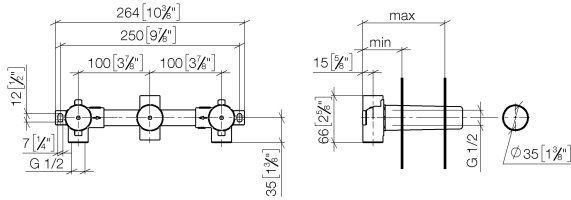

## Concealed wall-mounted mixer centred spout -

---

35 707 970 90

- 3x dust cover
- 2x female thread 1/2" connections
- 1x female thread 1/2" outlet
- 3x sealing plug 1/2"
- gauge 100 mm
- lead-free
- WRAS 1702022

**Concealed wall-mounted mixer centred spout -**

35 707 970 90

mm [inches]

	min	max
Madison	55 2 1/8"	115 4 1/2"
Square	55 2 1/8"	110 4 3/8"
Circle	55 2 1/8"	130 5 1/8"
Vaia	60 2 3/8"	132 5 1/4"
Domicil	60 2 1/2"	100 3 7/8"
Deque	70 2 3/4"	135 5 3/8"
Gentle	70 2 3/4"	135 5 3/8"
LaFleur	70 2 3/4"	135 5 3/8"
Selv	70 2 3/4"	135 5 3/8"
Supernova	70 2 3/4"	135 5 3/8"
Symetrics	70 2 3/4"	135 5 3/8"
Tara	70 2 3/4"	135 5 3/8"
CL_2	93 3 5/8"	115 4 1/2"
MEM	93 3 5/8"	138 5 3/8"
CL_1	93 3 5/8"	138 5 3/8"
La Fleur Cl.	102 4"	144 5 5/8"

**Certificates**

ETA\_19023.

LGA\_19175.

ACS\_20 ACC LY 735.

**Concealed wall-mounted mixer centred spout -**

35 707 970 90

**Spare parts list**

No.	Item Number	Name	Quantity used	Delivery time
1	04 30 31 024 01 90	fixing set	2	2
2	04 31 20 006 00 90	plug	1	2
3	04 29 05 018 10 90	nipple	2	2
4	04 31 20 037 00 90	plug	2	2
5	09 21 02 102 90	cap	3	2