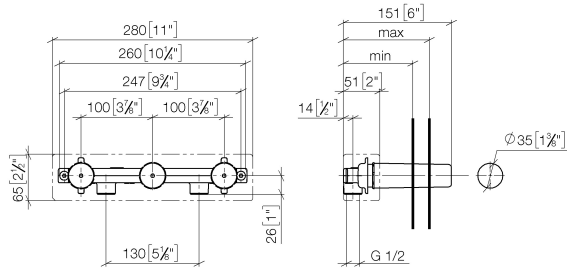

## Concealed wall-mounted mixer spout on left -

---

35 713 970 90

- red brass, lead-free
- 2x female thread 1/2" connections
- 3x female thread 1/2" outlet
- 3x sealing plug 1/2"
- 3x dust cover
- soundproofing
- gauge 100 mm

**Concealed wall-mounted mixer spout on left -**

35 713 970 90

mm [inches]

	min	max
Supernova	65 [2 1/2"]	130 [5 1/8"]
Deque	65 [2 1/2"]	130 [5 1/8"]
Tara	65 [2 1/2"]	130 [5 1/8"]
Vaia	64 [2 1/2"]	136 [5 3/8"]
CL 2	97 [3 7/8"]	120 [4 3/4"]

**Flow rate chart**

**Codes & Standards**

DIN 4109

ISO 3822

Ü-Zeichen

XP P 41-280

## Concealed wall-mounted mixer spout on left -

---

35 713 970 90