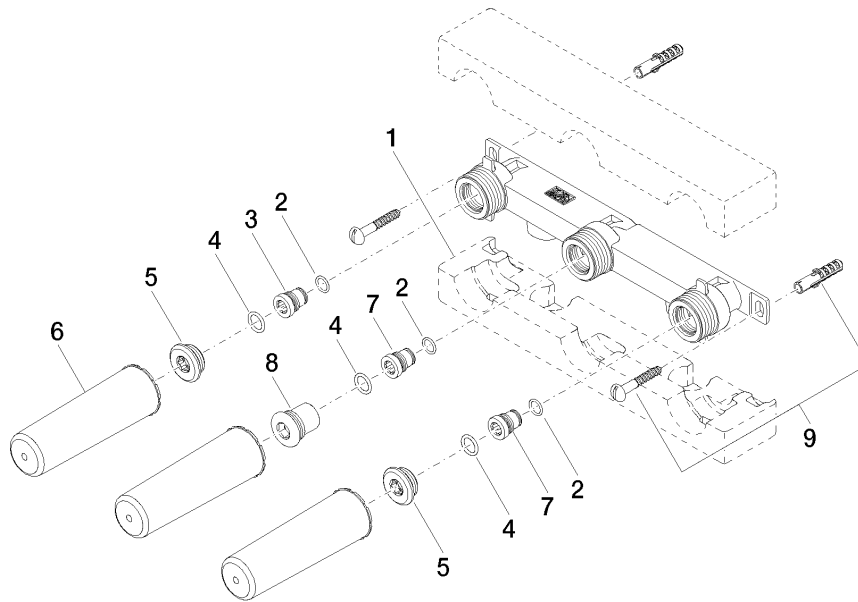

## Concealed wall-mounted mixer spout on left -

---

35 713 970 90

- red brass, lead-free
- 2x female thread 1/2" connections
- 3x female thread 1/2" outlet
- 3x sealing plug 1/2"
- 3x dust cover
- soundproofing
- gauge 100 mm

### Certificates

---

LGA\_19

ACS\_21 ACC LY

Concealed wall-mounted mixer spout on left -

35 713 970 90

Spare parts list

No.	Item Number	Name	Quantity used	Delivery time
1	09 11 11 043 90	accessories	1	2
2	09 14 10 042 90	seal	3	2
3	09 24 03 209 10 90	nipple	1	2
4	09 14 10 003 90	seal	3	2
5	04 31 20 006 00 90	plug	2	2
6	09 21 02 102 90	cap	3	2
7	09 24 03 210 10 90	nipple	2	2
8	04 31 20 037 00 90	plug	1	2
9	04 30 31 024 01 90	fixing set	1	2