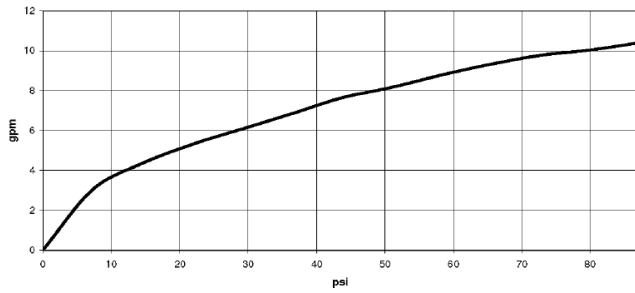

**Concealed wall-mounted mixer spout on left -**

35 713 970 90

mm [inches]

	min	max
Supernova	65 [2 1/2"]	130 [5 1/8"]
Deque	65 [2 1/2"]	130 [5 1/8"]
Tara	65 [2 1/2"]	130 [5 1/8"]
Vaia	64 [2 1/2"]	136 [5 3/8"]
CL 2	97 [3 7/8"]	120 [4 3/4"]

**Flow rate chart**

**Codes & Standards**

DIN 4109

ISO 3822

Ü-Zeichen

XP P 41-280