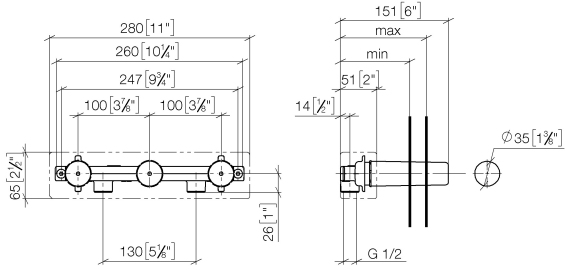

Concealed wall-mounted mixer spout on left -

35 713 970 90

- red brass, lead-free
- 2x female thread 1/2" connections
- 3x female thread 1/2" outlet
- 3x sealing plug 1/2"
- 3x dust cover
- soundproofing
- gauge 100 mm

Concealed wall-mounted mixer spout on left -

35 713 970 90

mm [inches]

	min	max
Supernova	65 [2 1/2"]	130 [5 1/8"]
Deque	65 [2 1/2"]	130 [5 1/8"]
Tara	65 [2 1/2"]	130 [5 1/8"]
Waia	64 [2 1/2"]	136 [5 3/8"]
CL-2	97 [3 7/8"]	120 [4 3/4"]

Flow rate chart

Codes & Standards

DIN 4109

ISO 3822

Ü-Zeichen

XP P 41-280

Concealed wall-mounted mixer spout on left -

35 713 970 90