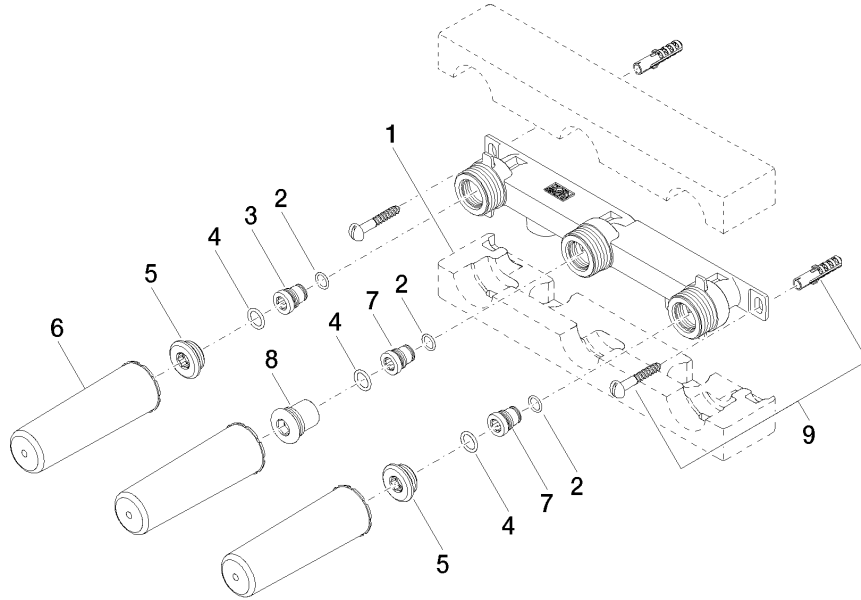

Concealed wall-mounted mixer spout on left -

35 713 970 90

- red brass, lead-free
- 2x female thread 1/2" connections
- 3x female thread 1/2" outlet
- 3x sealing plug 1/2"
- 3x dust cover
- soundproofing
- gauge 100 mm

Concealed wall-mounted mixer spout on left -

35 713 970 90

mm [inches]

	min	max
Supernova	65 [2 1/2"]	130 [5 1/8"]
Deque	65 [2 1/2"]	130 [5 1/8"]
Tara	65 [2 1/2"]	130 [5 1/8"]
Waia	64 [2 1/2"]	136 [5 3/8"]
CL-2	97 [3 7/8"]	120 [4 3/4"]

Certificates

ACS_21 ACC LY

LGA_19

LGA_19

Concealed wall-mounted mixer spout on left -

35 713 970 90

Concealed wall-mounted mixer spout on left -

35 713 970 90

Spare parts list

No.	Item Number	Name	Quantity used	Delivery time
	09 11 11 043 90	accessories	17	2