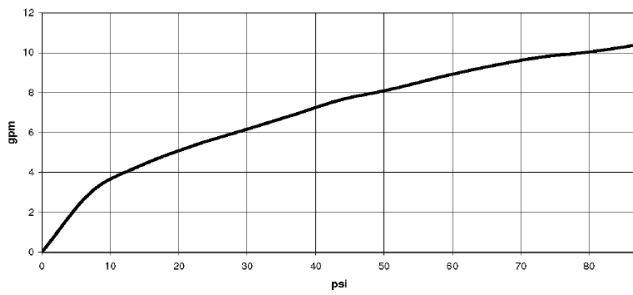

Concealed wall-mounted mixer spout on left -

35 713 970 90

mm [inches]

	min	max
Supernova	65 [2 1/2"]	130 [5 1/8"]
Deque	65 [2 1/2"]	130 [5 1/8"]
Tara	65 [2 1/2"]	130 [5 1/8"]
Waia	64 [2 1/2"]	136 [5 3/8"]
CL-2	97 [3 7/8"]	120 [4 3/4"]

Flow rate chart

Codes & Standards

DIN 4109

ISO 3822

Ü-Zeichen

XP P 41-280

Concealed wall-mounted mixer spout on left -

35 713 970 90