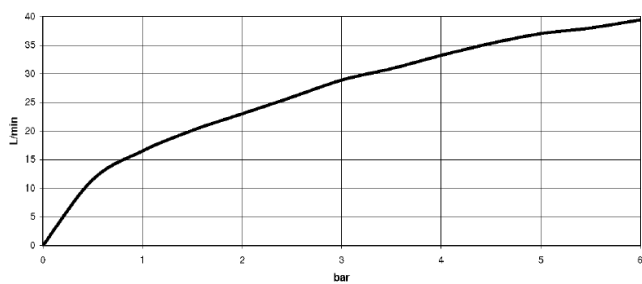

Concealed wall-mounted mixer spout on right -

35 714 970 90

mm [inches]

	min	max
Supernova	65 [2 1/2"]	130 [5 1/8"]
Deque	65 [2 1/2"]	130 [5 1/8"]
Tara	65 [2 1/2"]	130 [5 1/8"]
Vaia	64 [2 1/2"]	136 [5 3/8"]
CL_2	97 [3 7/8"]	120 [4 3/4"]

Flow rate chart

Codes & Standards

DIN 4109

ISO 3822

Ü-Zeichen

XP P 41-280

Concealed wall-mounted mixer spout on right -

35 714 970 90