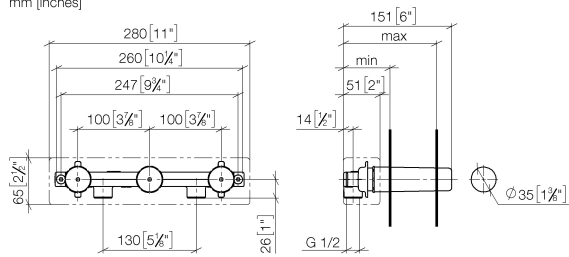

Concealed wall-mounted mixer spout on right -

35 714 970 90

- red brass, lead-free
- 2x female thread 1/2" connections
- 3x female thread 1/2" outlet
- 3x sealing plug 1/2"
- 3x dust cover
- soundproofing
- gauge 100 mm

Concealed wall-mounted mixer spout on right -

35 714 970 90

mm [inches]

	min	max
Supernova	65 [2 1/2"]	130 [5 1/8"]
Deque	65 [2 1/2"]	130 [5 1/8"]
Tara	65 [2 1/2"]	130 [5 1/8"]
Vaia	64 [2 1/2"]	136 [5 3/8"]
CL_2	97 [3 7/8"]	120 [4 3/4"]

Flow rate chart

Codes & Standards

DIN 4109

ISO 3822

Ü-Zeichen

XP P 41-280

Concealed wall-mounted mixer spout on right -

35 714 970 90