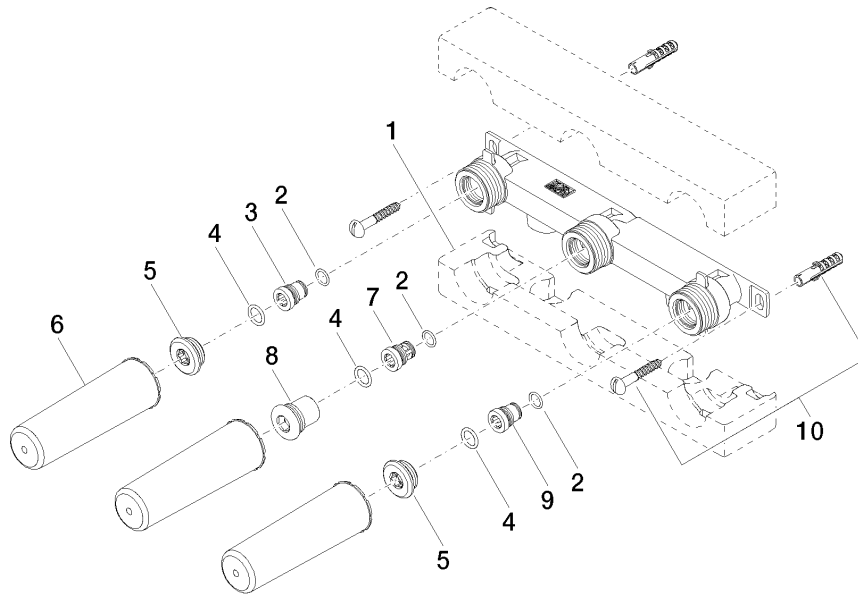

Concealed wall-mounted mixer spout on right -

35 714 970 90

- red brass, lead-free
- 2x female thread 1/2" connections
- 3x female thread 1/2" outlet
- 3x sealing plug 1/2"
- 3x dust cover
- soundproofing
- gauge 100 mm

Concealed wall-mounted mixer spout on right -

35 714 970 90

mm [inches]

	min	max
Supernova	65 [2 1/2"]	130 [5 1/8"]
Deque	65 [2 1/2"]	130 [5 1/8"]
Tara	65 [2 1/2"]	130 [5 1/8"]
Vaia	64 [2 1/2"]	136 [5 3/8"]
CL_2	97 [3 7/8"]	120 [4 3/4"]

Flow rate chart

Codes & Standards

DIN 4109

ISO 3822

Ü-Zeichen

XP P 41-280

Concealed wall-mounted mixer spout on right -

35 714 970 90

Certificates

LGA_19

ACS_21 ACC LY

Concealed wall-mounted mixer spout on right -

35 714 970 90

Spare parts list

No.	Item Number	Name	Quantity used	Delivery time
1	09 11 11 043 90	accessories	1	2
2	09 14 10 042 90	seal	3	2
3	09 24 03 210 10 90	nipple	1	2
4	09 14 10 003 90	seal	3	2
5	04 31 20 006 00 90	plug	2	2
6	09 21 02 102 90	cap	3	2
7	09 24 03 211 10 90	nipple	1	2
8	04 31 20 037 00 90	plug	1	2
9	09 24 03 209 10 90	nipple	1	2
10	04 30 31 024 01 90	fixing set	1	2