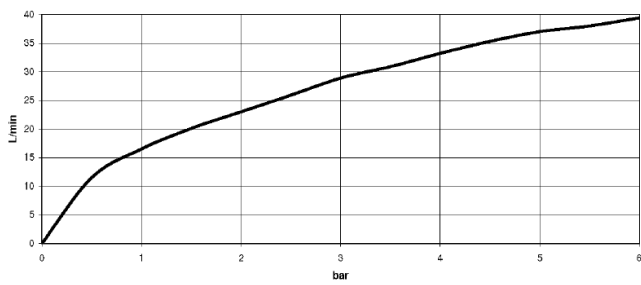

## Concealed wall-mounted mixer spout on right -

35 714 970 90

mm [inches]

	min	max
Supernova	65 [2 1/2"]	130 [5 1/8"]
Deque	65 [2 1/2"]	130 [5 1/8"]
Tara	65 [2 1/2"]	130 [5 1/8"]
Vaia	64 [2 1/2"]	136 [5 3/8"]
CL 2	97 [3 7/8"]	120 [4 3/4"]

### Flow rate chart