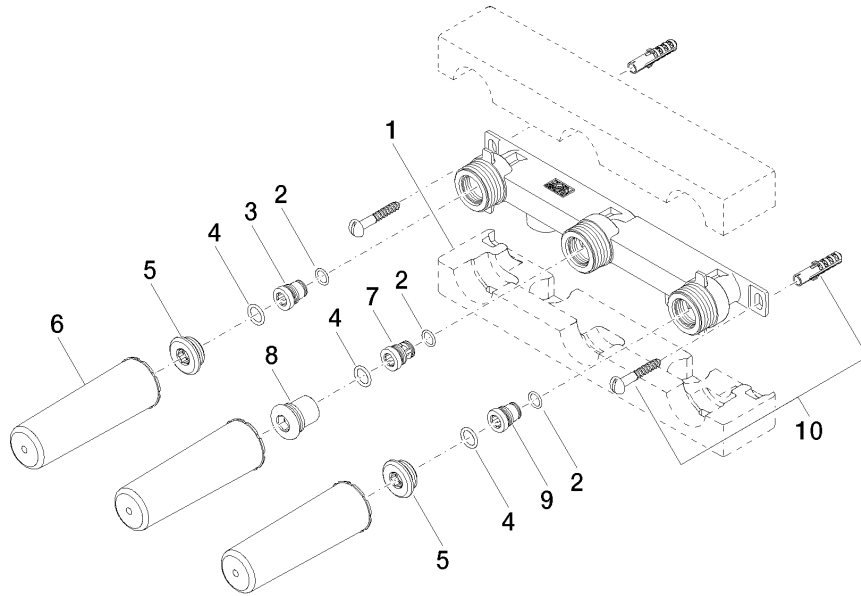

### Certificates

---

ACS\_21 ACC LY

LGA\_19

LGA\_19

Concealed wall-mounted mixer spout on right -

35 714 970 90