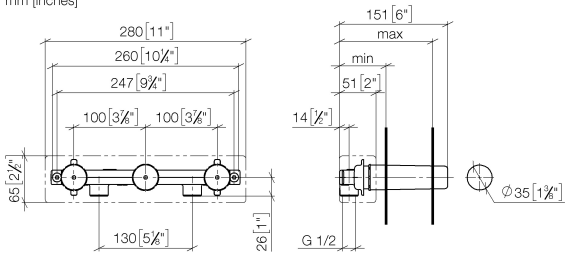

## Concealed wall-mounted mixer spout on right -

---

35 714 970 90

- red brass, lead-free
- 2x female thread 1/2" connections
- 3x female thread 1/2" outlet
- 3x sealing plug 1/2"
- 3x dust cover
- soundproofing
- gauge 100 mm

## Concealed wall-mounted mixer spout on right -

35 714 970 90

mm [inches]

	min	max
Supernova	65 [2 1/2"]	130 [5 1/8"]
Deque	65 [2 1/2"]	130 [5 1/8"]
Tara	65 [2 1/2"]	130 [5 1/8"]
Vaia	64 [2 1/2"]	136 [5 3/8"]
CL 2	97 [3 7/8"]	120 [4 3/4"]

### Flow rate chart