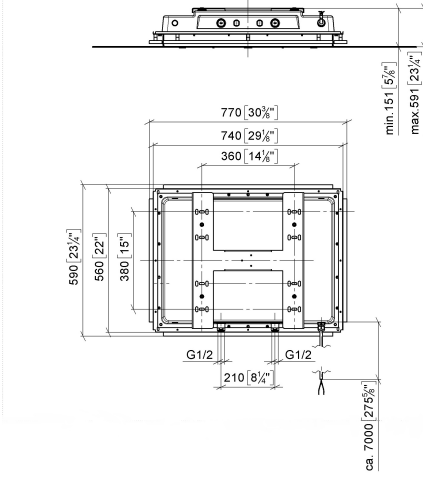

## SERENITY SKY Concealed ceiling installation box with light -

---

35 771 970 90

- concealed rough parts
- flush-mounted reflection box, 662 x 482 mm, RAL 9003, Signal White
- 2x female thread 1/2" connections
- min. recess depth 150 mm
- max. recess depth 590 mm
- weight 15kg
- Electricity supply: 100-240 V AC, 50-60 Hz, 20 W
- Output 24V DC SELV / Class II
- Supply pipe 7 m
- ZigBee Light Link RGBW controller
- Provided by customer: Zigbee gateway
- Not suitable for use in a steam room.

# SERENITY SKY Concealed ceiling installation box with light -

35 771 970 90

mm [inches]