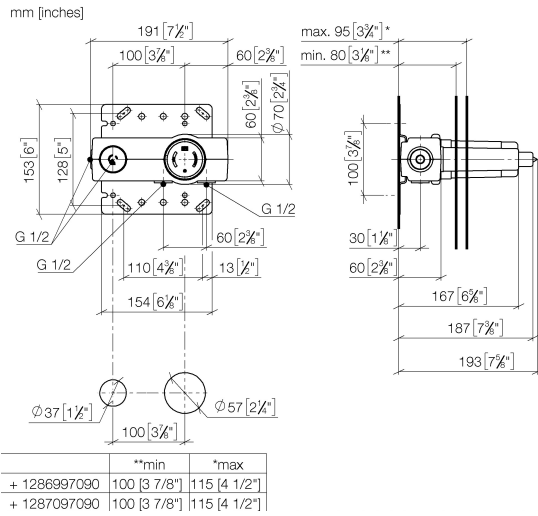

## EDITION PRO Concealed wall-mounted single-lever mixer mixer on right -

---

35 870 970 90

- red brass, lead-free
- 2x male thread 1/2" connection
- 1x female thread 1/2" outlet for wall spout
- 1x female thread 1/2" outlet
- 2x dust cover
- anti-water packing
- soundproofing
- gauge 100 mm

## EDITION PRO Concealed wall-mounted single-lever mixer mixer on right -

35 870 970 90