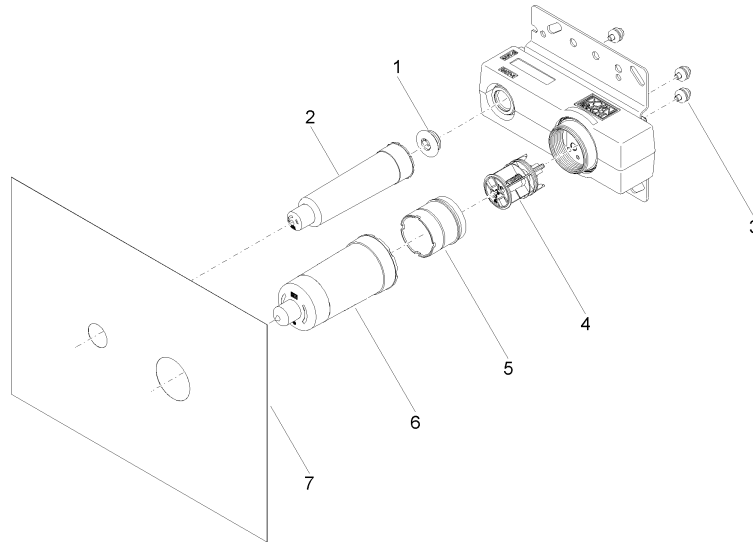

EDITION PRO Concealed wall-mounted single-lever mixer mixer on right -

---

35 870 970 90

Product version up to 7/22/2021

Product version from 8/1/2021

Product version from 5/1/2022