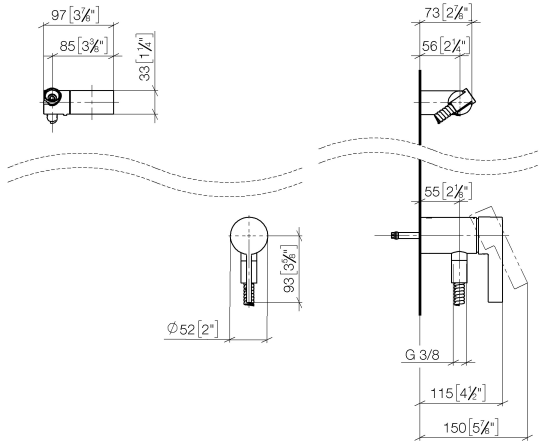

Concealed single-lever mixer with integrated shower connection with hand shower set without hand shower - Chrome

IMO

36 002 970

- metal shower hose 1750mm with integrated anti-twist protection
- This article does not include a hand shower!**
Intrinsic protection against back flow.

Concealed single-lever mixer with integrated shower connection with hand shower set without hand shower - Chrome

IMO

36 002 970
mm [inches]

Certificates

Belgaqua_21-025- WRAS_2011027. LGA_29928.
27_1.

36 002 970

Spare parts list

No.	Item Number	Name	Quantity used	Delivery time
1	28 060 970-00	Wall bracket swivel - Chrome	1	10
2	28 322 970-00	Metal shower hose 1/2" x 3/8" x 1750 mm - Chrome	1	2
3	36 050 970-00	Concealed single-lever mixer with integrated shower connection - Chrome	1	10