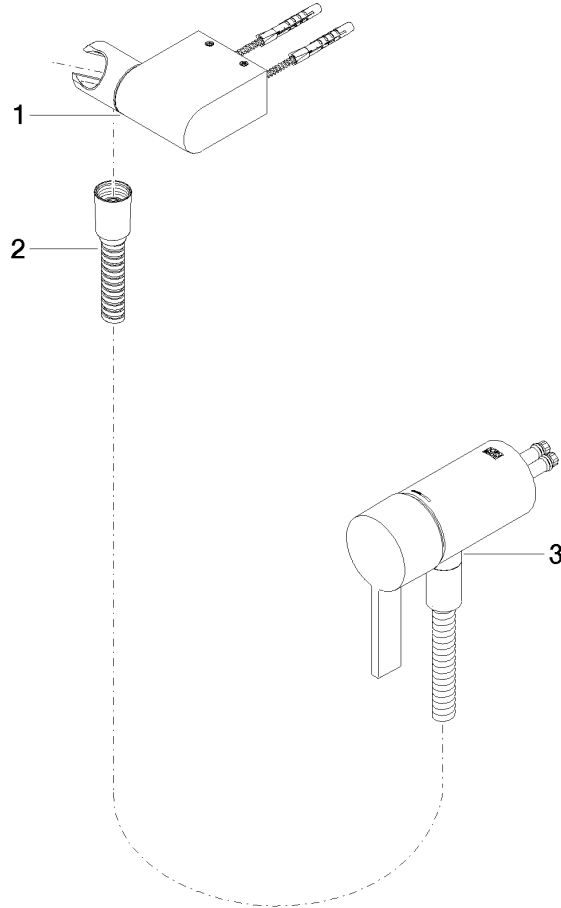

**Concealed single-lever mixer with integrated shower connection with hand shower set without hand shower - Dark Chrome**

IMO

36 002 970

- metal shower hose 1750mm with integrated anti-twist protection
- WRAS 2011027

**Concealed single-lever mixer with integrated shower connection with hand shower set without hand shower - Dark Chrome**

IMO

36 002 970  
mm [inches]

Concealed single-lever mixer with integrated shower connection with hand shower set without hand shower - Dark Chrome

36 002 970

Parts for other finishes can be found here: [Chrome](#)

Concealed single-lever mixer with integrated shower connection with hand shower set without hand shower - Dark Chrome

---

IMO

36 002 970