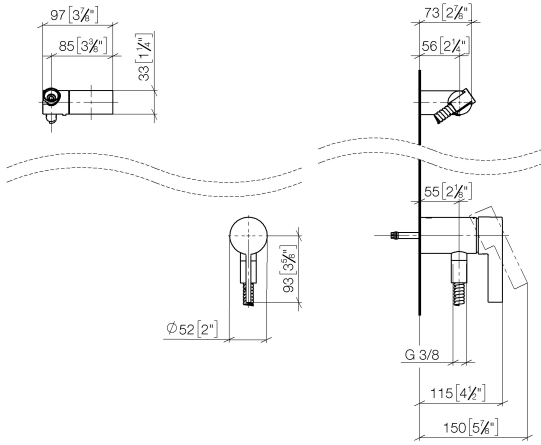

**Concealed single-lever mixer with integrated shower connection with hand shower set without hand shower - Dark Chrome**

IMO

36 002 970

- metal shower hose 1750mm with integrated anti-twist protection
- WRAS 2011027

This article does not include a hand shower!

Intrinsic protection against back flow.

Fits: IMO, LULU, MADISON, MEM, TARA, CL.1, LISSÉ, VAIA, META, CYO

	Dark Chrome	36 002 970-19
	Chrome	36 002 970-00
	Brushed Platinum	36 002 970-06
	Platinum	36 002 970-08
	Brushed Light Gold	36 002 970-27
	Brushed Durabronz (23kt Gold)	36 002 970-28
	Matte Black	36 002 970-33
	Brushed Bronze	36 002 970-42
	Brushed Champagne (22kt Gold)	36 002 970-46
	Champagne (22kt Gold)	36 002 970-47
	Brushed Chrome	36 002 970-93
	Brushed Dark Platinum	36 002 970-99

**Concealed single-lever mixer with integrated shower connection with hand shower set without hand shower - Dark Chrome**

IMO

36 002 970  
mm [inches]

Concealed single-lever mixer with integrated shower connection with hand shower set without hand shower - Dark Chrome

36 002 970

Parts for other finishes can be found here: [Chrome](#)

Concealed single-lever mixer with integrated shower connection with hand shower set without hand shower - Dark Chrome

---

IMO

36 002 970