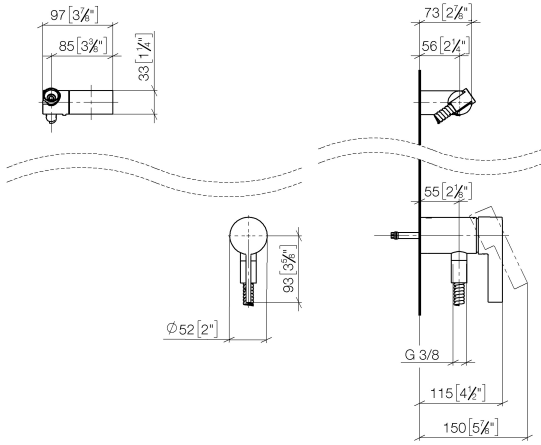

Concealed single-lever mixer with integrated shower connection with hand shower set without hand shower - Brushed Light Gold

IMO

36 002 970

- metal shower hose 1750mm with integrated anti-twist protection
- WRAS 2011027

This article does not include a hand shower!

Intrinsic protection against back flow.

Fits: IMO, LULU, MADISON, MEM, TARA, CL.1, LISSÉ, VAIA, META, CYO

	Brushed Light Gold	36 002 970-27
	Chrome	36 002 970-00
	Brushed Platinum	36 002 970-06
	Platinum	36 002 970-08
	Dark Chrome	36 002 970-19
	Brushed Durabronze (23kt Gold)	36 002 970-28
	Matte Black	36 002 970-33
	Brushed Bronze	36 002 970-42
	Brushed Champagne (22kt Gold)	36 002 970-46
	Champagne (22kt Gold)	36 002 970-47
	Brushed Chrome	36 002 970-93
	Brushed Dark Platinum	36 002 970-99

Concealed single-lever mixer with integrated shower connection with hand shower set without hand shower - Brushed Light Gold

IMO

36 002 970
mm [inches]

Concealed single-lever mixer with integrated shower connection with hand shower set without hand shower - Brushed Light Gold

36 002 970

Product version from 10/1/2023

Parts for other finishes can be found here: [Chrome](#)

Concealed single-lever mixer with integrated shower connection with hand shower set without hand shower - Brushed Light Gold