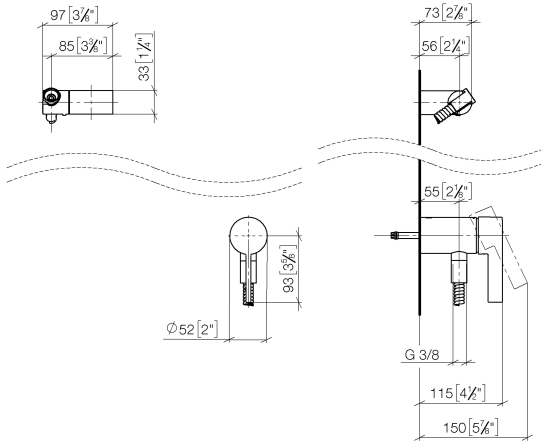

Concealed single-lever mixer with integrated shower connection with hand shower set without hand shower - Brushed Durabronze (23kt Gold)

IMO

36 002 970

- metal shower hose 1750mm with integrated anti-twist protection
- WRAS 2011027

**Concealed single-lever mixer with integrated shower connection with hand shower set without hand shower - Brushed Durabron (23kt Gold)**

36 002 970

**Required miscellaneous**

**Concealed wall mounting -** 35 050 970 90  
 •max. recess depth 105 mm  
 •min. recess depth 80 mm

IMO

36 002 970  
mm [inches]

**Codes & Standards**

DIN 4109	EN 1717	ISO 3822	Scottish Water Byelaws
UK Water Supply Regulations	Ü-Zeichen		

**Certificates**

Belgaqua\_21-025-2 WRAS\_2011 LGA\_29

36 002 970

Product version from 10/1/2023