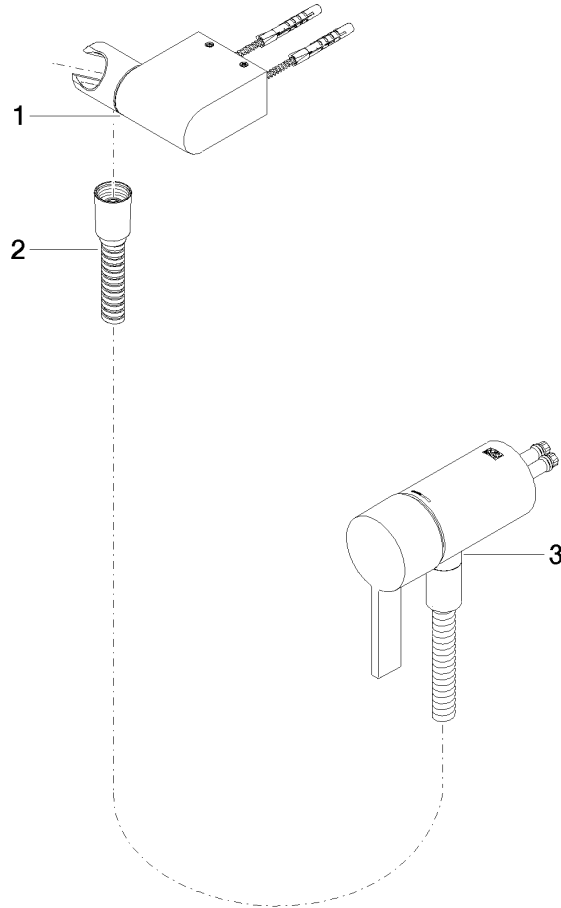

**Concealed single-lever mixer with integrated shower connection with hand shower set without hand shower - Brushed Durabron (23kt Gold)**

36 002 970

**Required miscellaneous**

**Concealed wall mounting -** 35 050 970 90  
 •max. recess depth 105 mm  
 •min. recess depth 80 mm

IMO

36 002 970  
mm [inches]

**Codes & Standards**

DIN 4109	EN 1717	ISO 3822	Scottish Water Byelaws
UK Water Supply Regulations	Ü-Zeichen		

**Certificates**

Belgaqua\_21-025-2 WRAS\_2011 LGA\_29

36 002 970

Product version from 10/1/2023

### Spare parts list

Product version from 10/1/2023

No.	Item Number	Name	Quantity used	Delivery time
	28 060 970-28	Wall bracket swivel - Brushed Durabronz (23kt Gold)	3	20