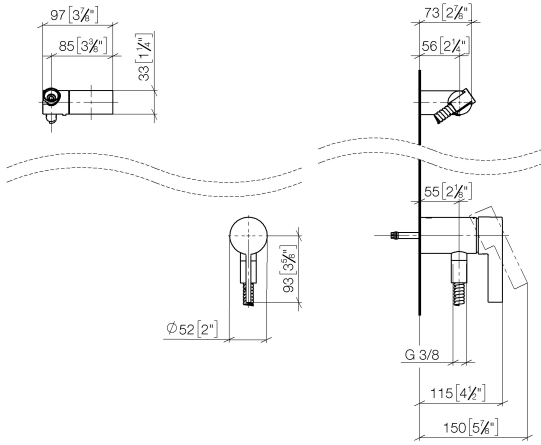

Concealed single-lever mixer with integrated shower connection with hand shower set without hand shower - Brushed Bronze

IMO

36 002 970
mm [inches]

36 002 970

Product version from 10/1/2023

Concealed single-lever mixer with integrated shower connection with hand shower set without hand shower - Brushed Bronze