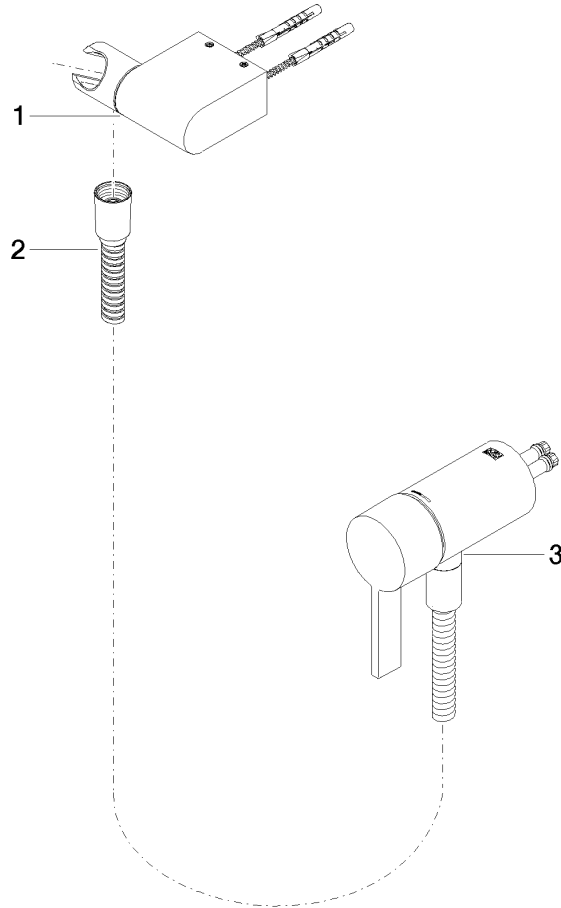

Concealed single-lever mixer with integrated shower connection with hand shower set without hand shower - Brushed Bronze

IMO

36 002 970
mm [inches]

36 002 970

Product version from 10/1/2023

Concealed single-lever mixer with integrated shower connection with hand shower set without hand shower - Brushed Bronze

IMO

36 002 970

Spare parts list

Product version from 10/1/2023

No.	Item Number	Name	Quantity used	Delivery time
	28 060 970-42	Wall bracket swivel - Brushed Bronze	3	30