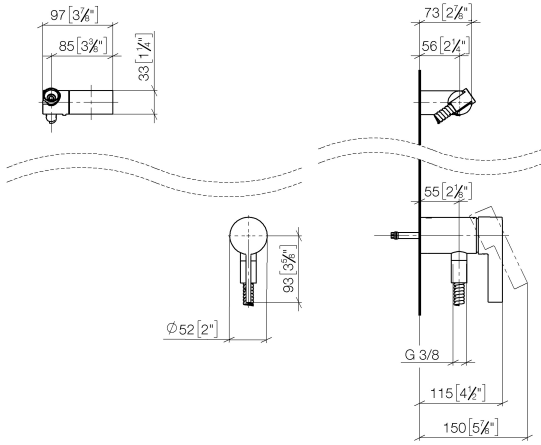

**Concealed single-lever mixer with integrated shower connection with hand shower set without hand shower - Champagne (22kt Gold)**

IMO

36 002 970

- metal shower hose 1750mm with integrated anti-twist protection
- WRAS 2011027

**Concealed single-lever mixer with integrated shower connection with hand shower set without hand shower - Champagne (22kt Gold)**

IMO

36 002 970  
mm [inches]

Concealed single-lever mixer with integrated shower connection with hand shower set without hand shower - Champagne (22kt Gold)

36 002 970

**Product version from 10/1/2023**

Parts for other finishes can be found here: [Chrome](#)

Concealed single-lever mixer with integrated shower connection with hand shower set without hand shower - Champagne (22kt Gold)

### Spare parts list

Product version from 10/1/2023

No.	Item Number	Name	Quantity used	Delivery time
	28 060 970-47	Wall bracket swivel - Champagne (22kt Gold)	3	30