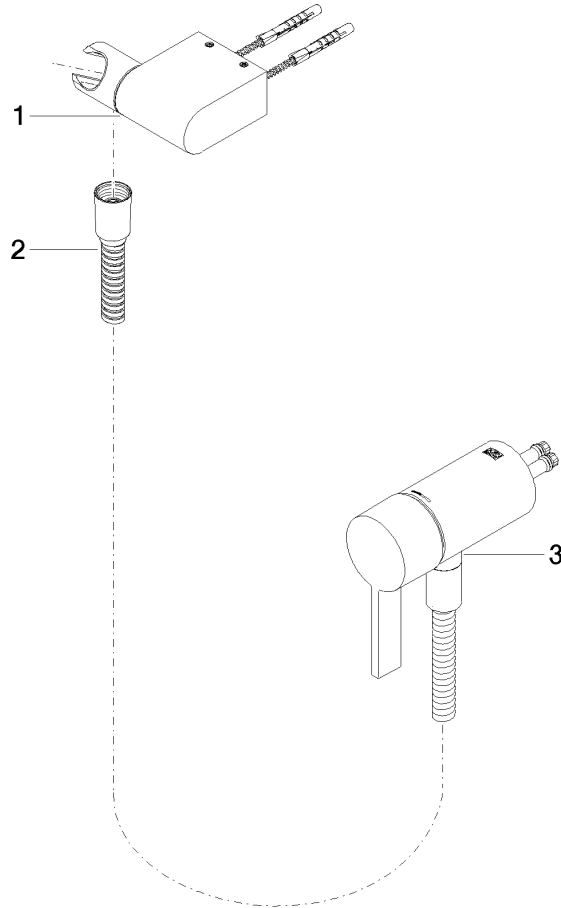

**Concealed single-lever mixer with integrated shower connection with hand shower set without hand shower - Champagne (22kt Gold)**

IMO

36 002 970

- metal shower hose 1750mm with integrated anti-twist protection
- WRAS 2011027

**Concealed single-lever mixer with integrated shower connection with hand shower set without hand shower - Champagne (22kt Gold)**

IMO

36 002 970  
mm [inches]

Concealed single-lever mixer with integrated shower connection with hand shower set without hand shower - Champagne (22kt Gold)

36 002 970

**Product version from 10/1/2023**

Parts for other finishes can be found here: [Chrome](#)

Concealed single-lever mixer with integrated shower connection with hand shower set without hand shower - Champagne (22kt Gold)