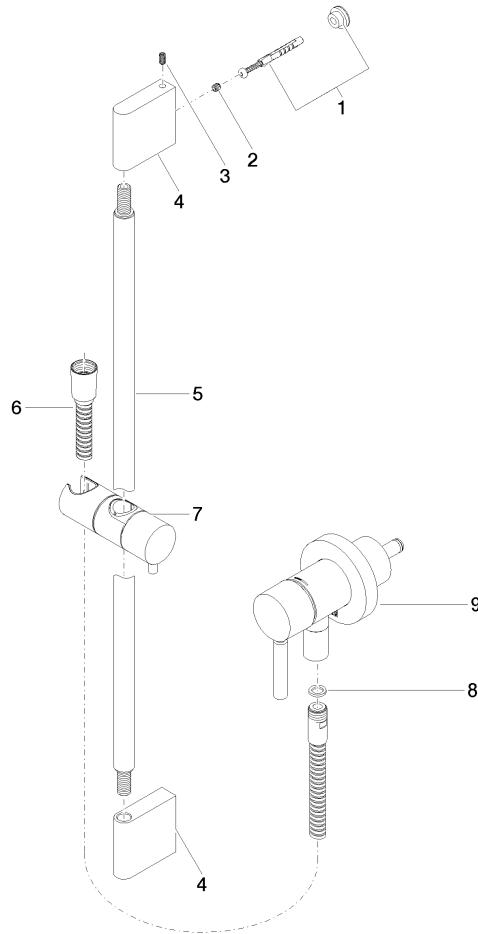

Concealed single-lever mixer with integrated shower connection with shower set without hand shower - Chrome

TARA

36 013 660

Fits: TARA, META

- cover plate Ø 78 mm
- metal shower hose 1750mm with integrated anti-twist protection
- slide bar

Required miscellaneous

	Concealed wall mounting - •max. recess depth 103 mm •min. recess depth 78 mm	35 003 970 90
--	---	---------------

Required miscellaneous

	Hand shower - Chrome	28 017 979-00
--	-----------------------------	---------------

Concealed single-lever mixer with integrated shower connection with shower set without hand shower - Chrome

TARA

Certificates

Belgaqua_21-025- WRAS_2011027. LGA_29569.
27_1.

36 013 660

Spare parts list

No.	Item Number	Name	Quantity used	Delivery time
1	05 17 20 726 02 90	fixing set	1	2
2	09 31 11 049 90	pin	2	2
3	04 31 11 113 00 90	pin	2	2
4	08 17 97 054-00	holder	2	10
5	90 28 22 597 00-00	holder	1	10
6	28 322 970-00	Metal shower hose 1/2" x 3/8" x 1750 mm - Chrome	1	2
7	12 580 970-00	Slide unit - Chrome	1	10
8	90 14 20 026 00 90	seal	1	2
9	36 045 660-00	Concealed single-lever mixer with cover plate with integrated shower connection - Chrome	1	10