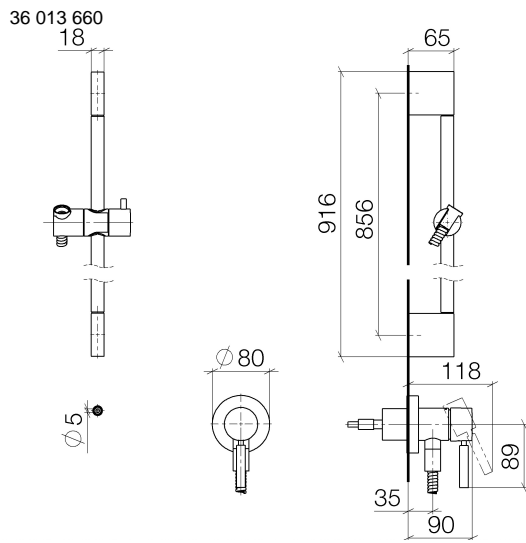

Concealed single-lever mixer with integrated shower connection with shower set without hand shower - Chrome

TARA

36 013 660

Fits: TARA, META

- cover plate Ø 78 mm
- metal shower hose 1750mm with integrated anti-twist protection
- slide bar

Required miscellaneous

	Concealed wall mounting - •max. recess depth 103 mm •min. recess depth 78 mm	35 003 970 90
--	---	---------------

Required miscellaneous

	Hand shower - Chrome	28 017 979-00
--	-----------------------------	---------------

Concealed single-lever mixer with integrated shower connection with shower set without hand shower - Chrome

TARA

Certificates

Belgaqua_21-025- WRAS_2011027. LGA_29569.
27_1.

36 013 660

Spare parts list

No.	Item Number	Name	Quantity used	Delivery time
1	05 17 20 726 02 90	fixing set	1	2
2	09 31 11 049 90	pin	2	2
3	04 31 11 113 00 90	pin	2	2
4	08 17 97 054-00	holder	2	10
5	90 28 22 597 00-00	holder	1	10
6	28 322 970-00	Metal shower hose 1/2" x 3/8" x 1750 mm - Chrome	1	2
7	12 580 970-00	Slide unit - Chrome	1	10
8	90 14 20 026 00 90	seal	1	2
9	36 045 660-00	Concealed single-lever mixer with cover plate with integrated shower connection - Chrome	1	10