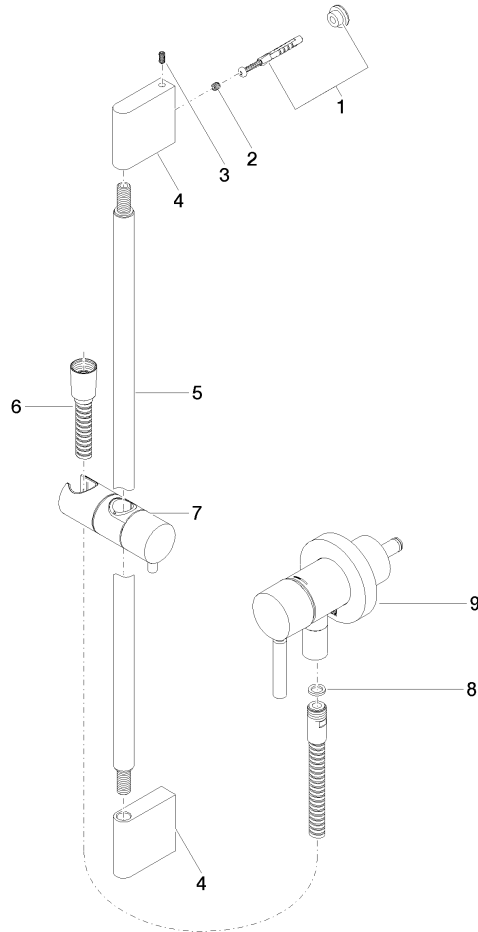

TARA

**Codes & Standards**

DIN 4109	EN 1717	ISO 3822	Scottish Water Byelaws
UK Water Supply Regulations	Ü-Zeichen		

**Certificates**

Belgaqua_21-025-2 LGA_29	WRAS_2011
--------------------------	-----------

36 013 660

Product version from 10/1/2023

Concealed single-lever mixer with integrated shower connection with shower set without hand shower - Platinum

TARA

36 013 660

**Spare parts list**

**Product version from 10/1/2023**

No.	Item Number	Name	Quantity used	Delivery time
	05 17 20 726 02 90	fixing set	12	2