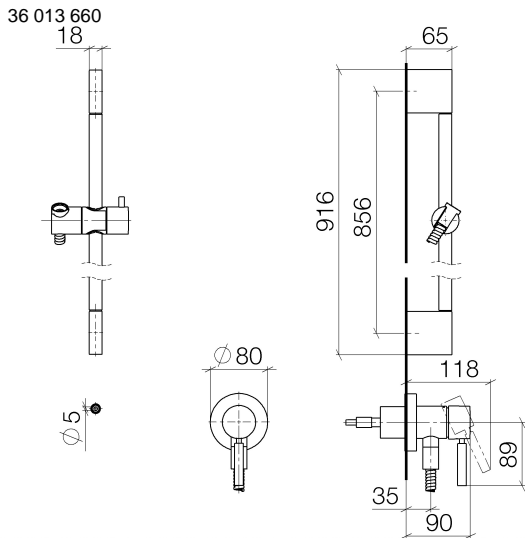

**Concealed single-lever mixer with integrated shower connection with shower set without hand shower - Dark Chrome**

TARA

36 013 660

Fits: TARA, META

- cover plate Ø 78 mm
- metal shower hose 1750mm with integrated anti-twist protection
- slide bar
- WRAS 2011027

This article does not include a hand shower!

Intrinsic protection against back flow.

Article cannot be extended, please check the depth of the installation location!

	Dark Chrome	36 013 660-19
	Chrome	36 013 660-00
	Brushed Platinum	36 013 660-06
	Platinum	36 013 660-08
	Brushed Light Gold	36 013 660-27
	Brushed Durabronze (23kt Gold)	36 013 660-28
	Matte Black	36 013 660-33
	Brushed Champagne (22kt Gold)	36 013 660-46
	Champagne (22kt Gold)	36 013 660-47
	Brushed Chrome	36 013 660-93
	Brushed Dark Platinum	36 013 660-99

Concealed single-lever mixer with integrated shower connection with shower set without hand shower - Dark Chrome

TARA

Concealed single-lever mixer with integrated shower connection with shower set without hand shower - Dark Chrome

TARA

36 013 660

Parts for other finishes can be found here: [Chrome](#)

Concealed single-lever mixer with integrated shower connection with shower set without hand shower - Dark Chrome

---

TARA

36 013 660