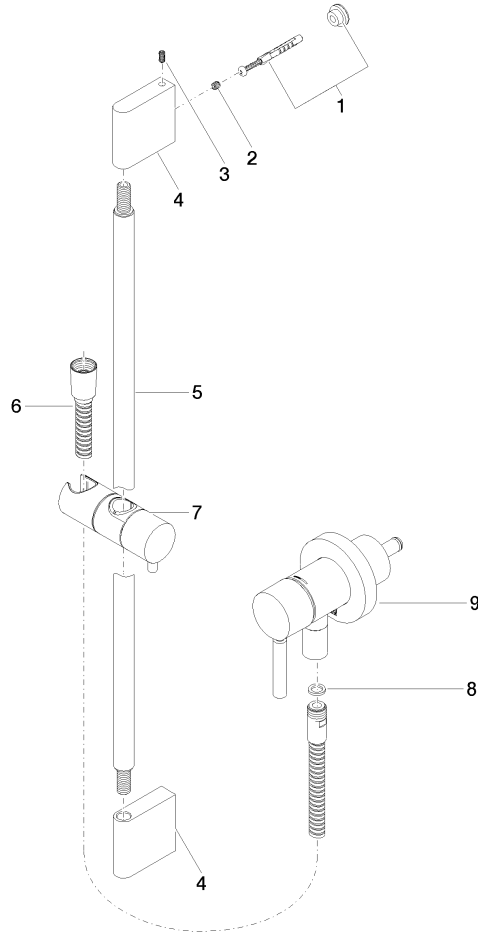

**Concealed single-lever mixer with integrated shower connection with shower set without hand shower - Dark Chrome**

TARA

36 013 660

Fits: TARA, META

- cover plate Ø 78 mm
- metal shower hose 1750mm with integrated anti-twist protection
- slide bar
- WRAS 2011027

Concealed single-lever mixer with integrated shower connection with shower set without hand shower - Dark Chrome

TARA

Concealed single-lever mixer with integrated shower connection with shower set without hand shower - Dark Chrome

TARA

36 013 660

Parts for other finishes can be found here: [Chrome](#)

Concealed single-lever mixer with integrated shower connection with shower set without hand shower - Dark Chrome

---

TARA

36 013 660

## **Spare parts list**