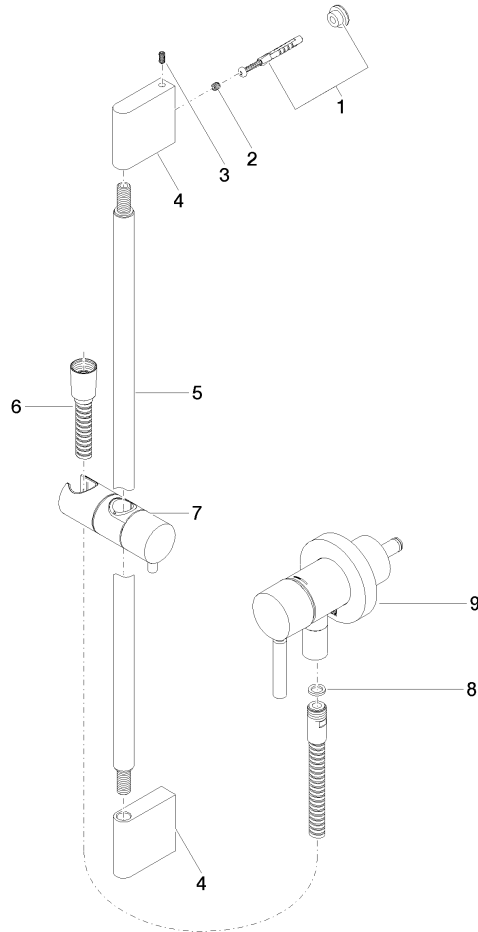

**Concealed single-lever mixer with integrated shower connection with shower set without hand shower - Brushed Light Gold**

TARA

36 013 660

Fits: TARA, META

- cover plate Ø 78 mm
- metal shower hose 1750mm with integrated anti-twist protection
- slide bar
- WRAS 2011027

**Required miscellaneous**

- Concealed wall mounting -** 35 003 970 90
- min. recess depth 78 mm
  - max. recess depth 103 mm

Concealed single-lever mixer with integrated shower connection with shower set without hand shower - Brushed Light Gold

TARA

Concealed single-lever mixer with integrated shower connection with shower set without hand shower - Brushed Light Gold

TARA

36 013 660

Product version from 10/1/2023

Concealed single-lever mixer with integrated shower connection with shower set without hand shower - Brushed Light Gold

### Spare parts list

Product version from 10/1/2023

No.	Item Number	Name	Quantity used	Delivery time
	05 17 20 726 02 90	fixing set	12	2