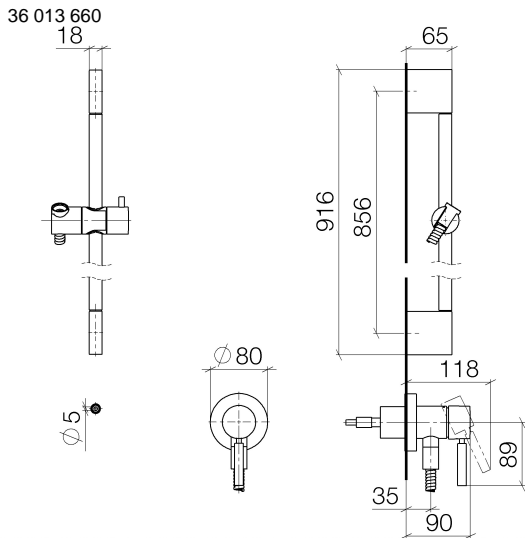

**Concealed single-lever mixer with integrated shower connection with shower set without hand shower - Brushed Light Gold**

TARA

36 013 660

Fits: TARA, META

- cover plate Ø 78 mm
- metal shower hose 1750mm with integrated anti-twist protection
- slide bar
- WRAS 2011027

**Required miscellaneous**

- Concealed wall mounting -** 35 003 970 90
- min. recess depth 78 mm
  - max. recess depth 103 mm

Concealed single-lever mixer with integrated shower connection with shower set without hand shower - Brushed Light Gold

TARA

Concealed single-lever mixer with integrated shower connection with shower set without hand shower - Brushed Light Gold

TARA

36 013 660

Product version from 10/1/2023

Concealed single-lever mixer with integrated shower connection with shower set without hand shower - Brushed Light Gold

### Spare parts list

Product version from 10/1/2023

No.	Item Number	Name	Quantity used	Delivery time
	05 17 20 726 02 90	fixing set	12	2