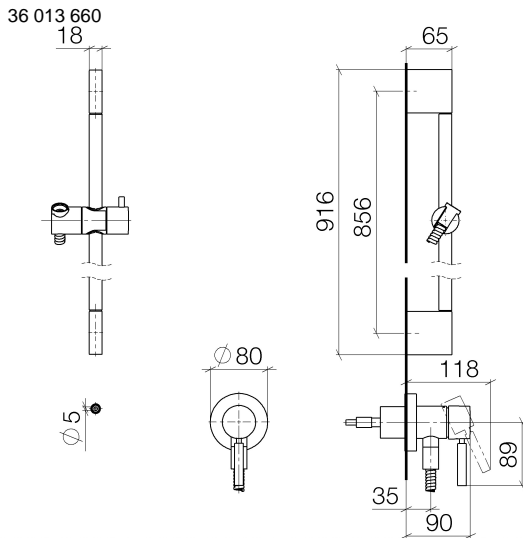

Concealed single-lever mixer with integrated shower connection with shower set without hand shower - Brushed Durabron (23kt Gold)

TARA

36 013 660

Fits: TARA, META

- cover plate Ø 78 mm
- metal shower hose 1750mm with integrated anti-twist protection
- slide bar
- WRAS 2011027

**Concealed single-lever mixer with integrated shower connection with shower set without hand shower - Brushed Durabrace (23kt Gold)**

TARA

36 013 660

**Required miscellaneous**

 **Concealed wall mounting -** 35 003 970 90  
 •max. recess depth 103 mm  
 •min. recess depth 78 mm

**Concealed single-lever mixer with integrated shower connection with shower set without hand shower - Brushed Durabronz (23kt Gold)**

TARA

**Codes & Standards**

DIN 4109	EN 1717	ISO 3822	Scottish Water Byelaws
UK Water Supply Regulations	Ü-Zeichen		

**Product version from 10/1/2023**

No.	Item Number	Name	Quantity used	Delivery time
	05 17 20 726 02 90	fixing set	12	2