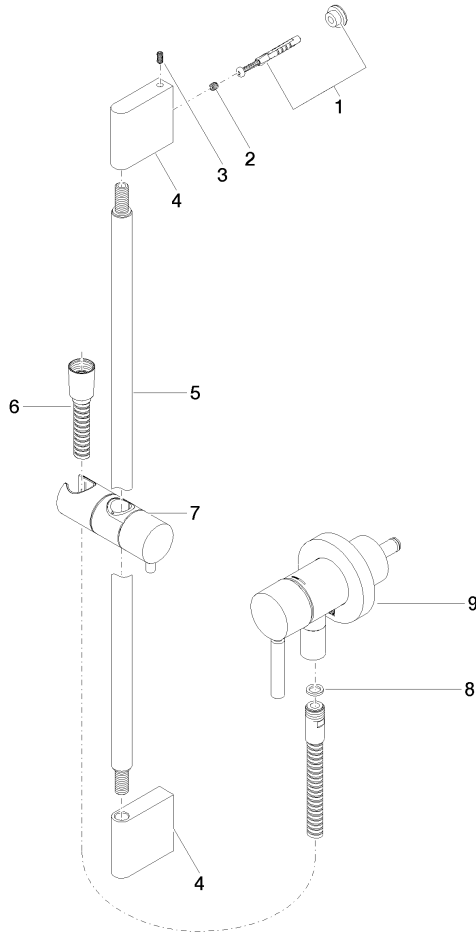

**Concealed single-lever mixer with integrated shower connection with shower set without hand shower - Brushed Durabronz (23kt Gold)**

TARA

**Codes & Standards**

DIN 4109	EN 1717	ISO 3822	Scottish Water Byelaws
UK Water Supply Regulations	Ü-Zeichen		

**Certificates**

Belgaqua_21-025-2 LGA_29	WRAS_2011
--------------------------	-----------

Concealed single-lever mixer with integrated shower connection with shower set without hand shower - Brushed Durabronz (23kt Gold)

TARA

36 013 660

Product version from 10/1/2023

Concealed single-lever mixer with integrated shower connection with shower set without hand shower - Brushed Durabronze (23kt Gold)

TARA

36 013 660

**Spare parts list**

**Product version from 10/1/2023**

No.	Item Number	Name	Quantity used	Delivery time
	05 17 20 726 02 90	fixing set	12	2