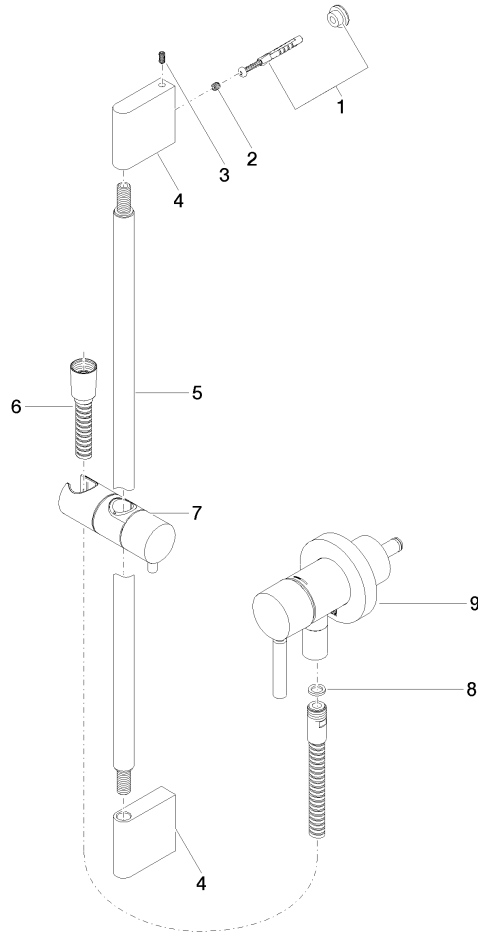

Concealed single-lever mixer with integrated shower connection with shower set without hand shower - Matte Black

TARA

36 013 660

Fits: TARA, META

- cover plate Ø 78 mm
- metal shower hose 1750mm with integrated anti-twist protection
- slide bar
- WRAS 2011027

TARA

Codes & Standards

DIN 4109	EN 1717	ISO 3822	Scottish Water Byelaws
UK Water Supply Regulations	Ü-Zeichen		

Certificates

Belgaqua_21-025-2 LGA_29	WRAS_2011
--------------------------	-----------

Concealed single-lever mixer with integrated shower connection with shower set without hand shower - Matte Black

TARA

36 013 660

Product version from 10/1/2023

Concealed single-lever mixer with integrated shower connection with shower set without hand shower - Matte Black

TARA

36 013 660

Spare parts list

Product version from 10/1/2023

No.	Item Number	Name	Quantity used	Delivery time
	05 17 20 726 02 90	fixing set	12	2