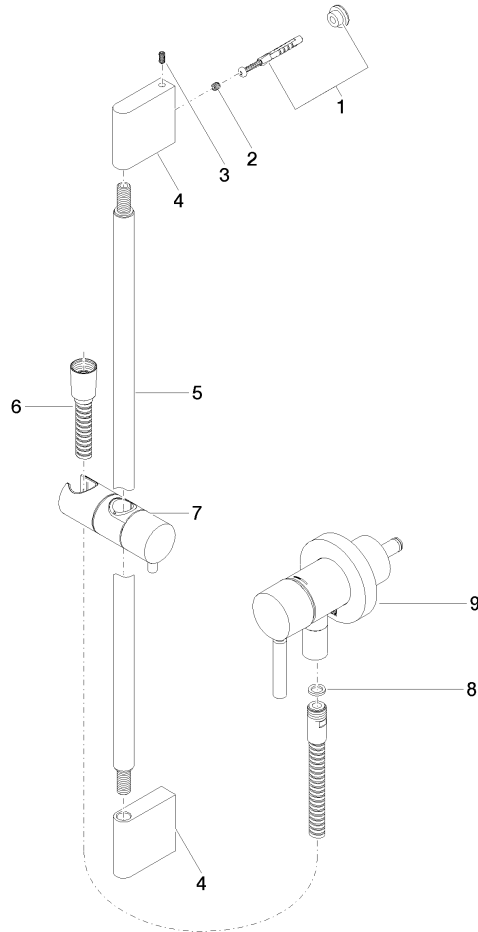

Concealed single-lever mixer with integrated shower connection with shower set without hand shower - Brushed Chrome

TARA

36 013 660

Fits: TARA, META

- cover plate Ø 78 mm
- metal shower hose 1750mm with integrated anti-twist protection
- slide bar
- WRAS 2011027

Required miscellaneous

- Concealed wall mounting -** 35 003 970 90
- max. recess depth 103 mm
 - min. recess depth 78 mm

Concealed single-lever mixer with integrated shower connection with shower set without hand shower - Brushed Chrome

TARA

Codes & Standards

DIN 4109	EN 1717	ISO 3822	Scottish Water Byelaws
UK Water Supply Regulations	Ü-Zeichen		

Certificates

Belgaqua_21-025-2 LGA_29	WRAS_2011
--------------------------	-----------

Concealed single-lever mixer with integrated shower connection with shower set without hand shower - Brushed Chrome

TARA

36 013 660

Product version from 10/1/2023

Concealed single-lever mixer with integrated shower connection with shower set without hand shower - Brushed Chrome

TARA

36 013 660

Spare parts list

Product version from 10/1/2023