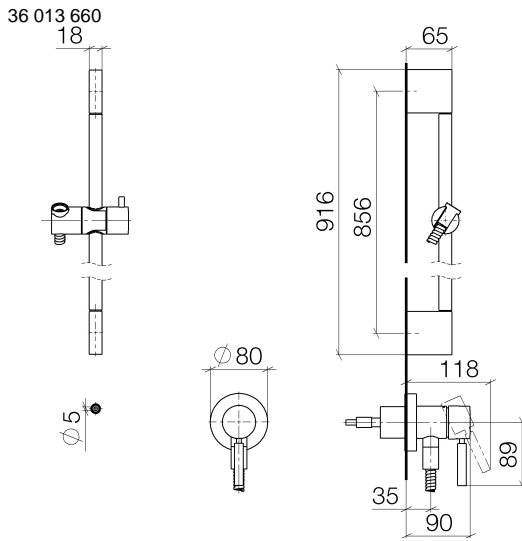

Concealed single-lever mixer with integrated shower connection with shower set without hand shower - Brushed Chrome

TARA

Codes & Standards

DIN 4109	EN 1717	ISO 3822	Scottish Water Byelaws
UK Water Supply Regulations	Ü-Zeichen		

Certificates

Belgaqua_21-025-2 LGA_29	WRAS_2011