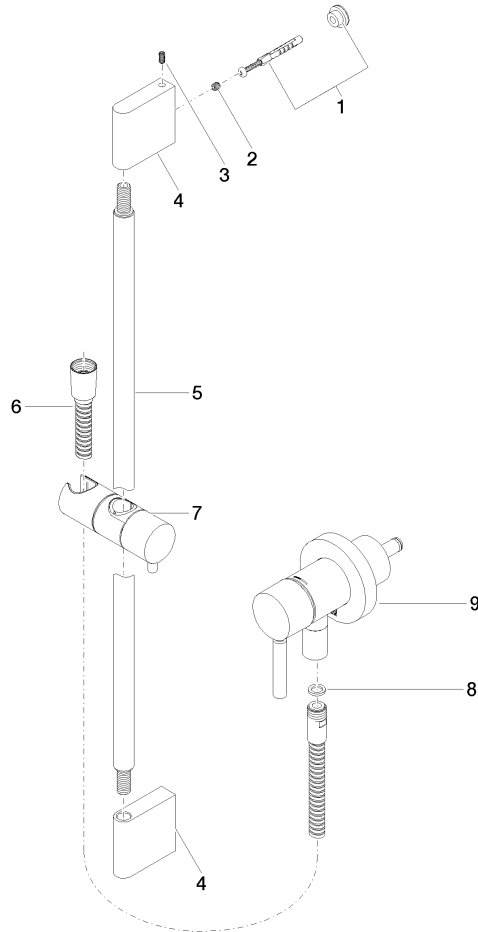

SERIES-VARIOUS Hand shower - Brushed Dark Platinum

28 027 979-99 0010

Concealed single-lever mixer with integrated shower connection with shower set without hand shower - Brushed Dark Platinum

TARA

Codes & Standards

DIN 4109	EN 1717	ISO 3822	Scottish Water Byelaws
UK Water Supply Regulations	Ü-Zeichen		

Certificates

Belgaqua_21-025-2 LGA_29	WRAS_2011
--------------------------	-----------

Concealed single-lever mixer with integrated shower connection with shower set without hand shower - Brushed Dark Platinum

TARA

36 013 660

Product version from 10/1/2023

Concealed single-lever mixer with integrated shower connection with shower set without hand shower - Brushed Dark Platinum

TARA

36 013 660

Spare parts list

Product version from 10/1/2023

No.	Item Number	Name	Quantity used	Delivery time
	05 17 20 726 02 90	fixing set	12	2