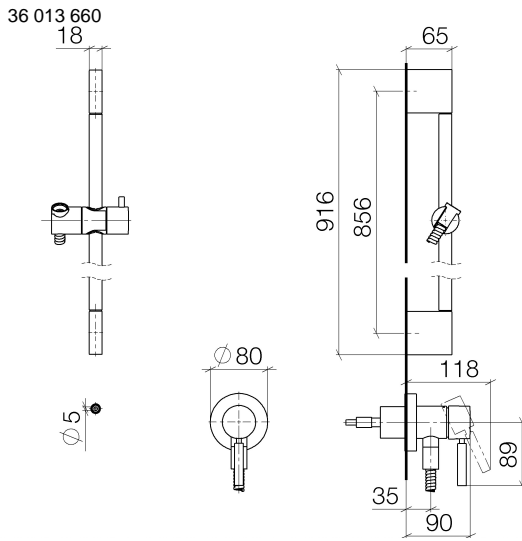

Concealed single-lever mixer with integrated shower connection with shower set without hand shower - Brushed Dark Platinum

TARA

36 013 660

Fits: TARA, META

- cover plate Ø 78 mm
- metal shower hose 1750mm with integrated anti-twist protection
- slide bar
- WRAS 2011027

Concealed single-lever mixer with integrated shower connection with shower set without hand shower - Brushed Dark Platinum

TARA

36 013 660

Required miscellaneous

Concealed wall mounting -
 •max. recess depth 103 mm
 •min. recess depth 78 mm

SERIES-VARIOUS Hand shower - Brushed Dark Platinum

28 027 979-99 0010

Concealed single-lever mixer with integrated shower connection with shower set without hand shower - Brushed Dark Platinum

TARA

Codes & Standards

No.	Item Number	Name	Quantity used	Delivery time
	05 17 20 726 02 90	fixing set	12	2