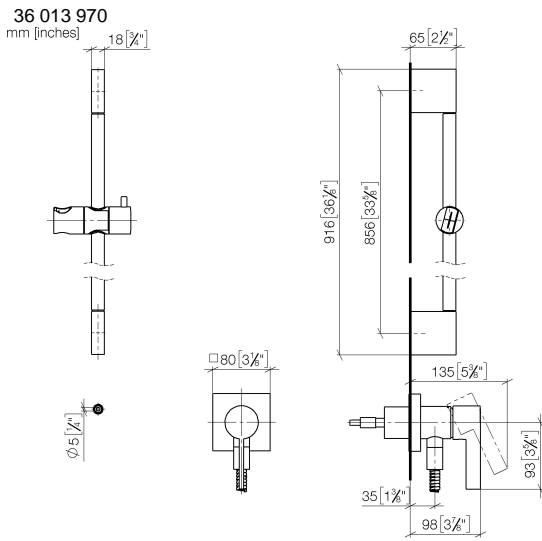

Concealed single-lever mixer with integrated shower connection with shower set without hand shower - Platinum

Codes & Standards

DIN 4109	EN 1717	ISO 3822	Scottish Water Byelaws
UK Water Supply Regulations	Ü-Zeichen		

Certificates

Belgaqua_21-025-2 LGA_29	WRAS_2011