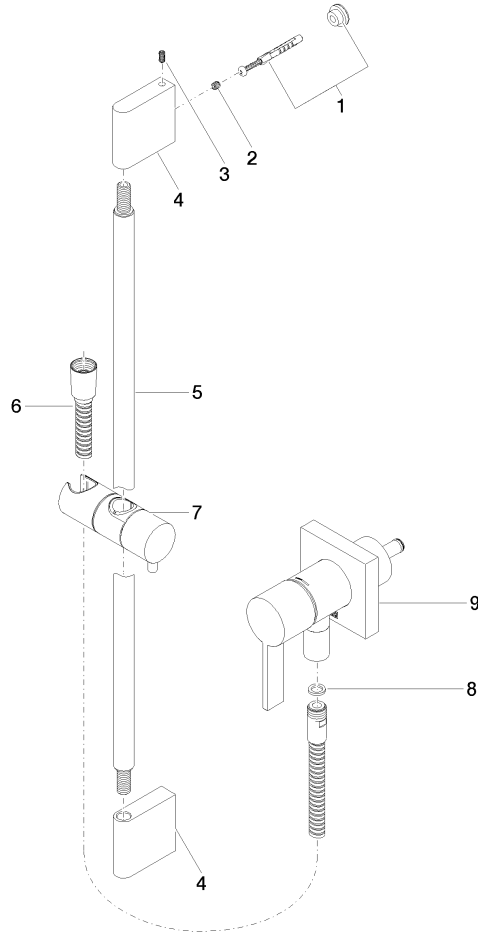

# Concealed single-lever mixer with integrated shower connection with shower set without hand shower - Platinum

IMO

36 013 970

Fits: IMO, MEM, CL.1

- cover plate 80 x 80 mm
- metal shower hose 1750mm with integrated anti-twist protection
- slide bar
- Pipe diameter 18 mm
- WRAS 2011027

**Codes & Standards**

DIN 4109	EN 1717	ISO 3822	Scottish Water Byelaws
UK Water Supply Regulations	Ü-Zeichen		

**Certificates**

Belgaqua_21-025-2 LGA_29	WRAS_2011
--------------------------	-----------

Concealed single-lever mixer with integrated shower connection with shower set without hand shower - Platinum

IMO

36 013 970

Concealed single-lever mixer with integrated shower connection with shower set without hand shower - Platinum

IMO

36 013 970

**Spare parts list**

No.	Item Number	Name	Quantity used	Delivery time
	05 17 20 726 02 90	fixing set	12	2