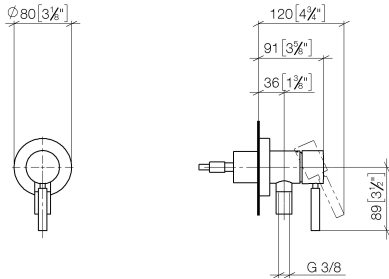

**Concealed single-lever mixer with cover plate with integrated shower connection - Dark Chrome**

TARA

36 045 660

- cover plate Ø 78 mm
- WRAS 2101023

Intrinsic protection against back flow.

Article cannot be extended, please check the depth of the installation location!

Fits: TARA, META

	Dark Chrome	36 045 660-19
	Chrome	36 045 660-00
	Brushed Platinum	36 045 660-06
	Platinum	36 045 660-08
	Light Gold	36 045 660-26
	Brushed Light Gold	36 045 660-27
	Brushed Durabronze (23kt Gold)	36 045 660-28
	Matte Black	36 045 660-33
	Brushed Bronze	36 045 660-42
	Brushed Champagne (22kt Gold)	36 045 660-46
	Champagne (22kt Gold)	36 045 660-47
	Brushed Chrome	36 045 660-93
	Brushed Dark Platinum	36 045 660-99

**Concealed single-lever mixer with cover plate with integrated shower connection - Dark Chrome**

TARA

36 045 660  
mm [inches]

**Flow rate chart**

# Concealed single-lever mixer with cover plate with integrated shower connection - Dark Chrome

TARA

36 045 660

Parts for other finishes can be found here: [Chrome](#)

Concealed single-lever mixer with cover plate with integrated shower connection - Dark Chrome