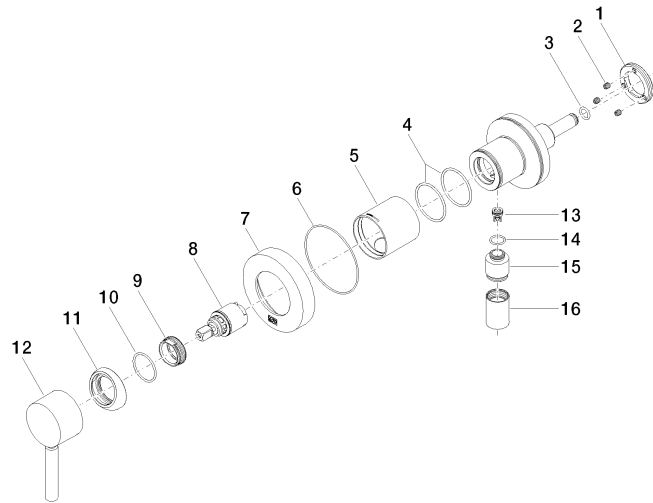

**Concealed single-lever mixer with cover plate with integrated shower connection - Dark Chrome**

TARA

36 045 660

- cover plate Ø 78 mm
- WRAS 2101023

Intrinsic protection against back flow.

Article cannot be extended, please check the depth of the installation location!

**Concealed single-lever mixer with cover plate with integrated shower connection - Dark Chrome**

TARA

36 045 660  
mm [inches]

**Flow rate chart**

# Concealed single-lever mixer with cover plate with integrated shower connection - Dark Chrome

TARA

36 045 660

Parts for other finishes can be found here: [Chrome](#)

Concealed single-lever mixer with cover plate with integrated shower connection - Dark Chrome

---

TARA

36 045 660

**Spare parts list**