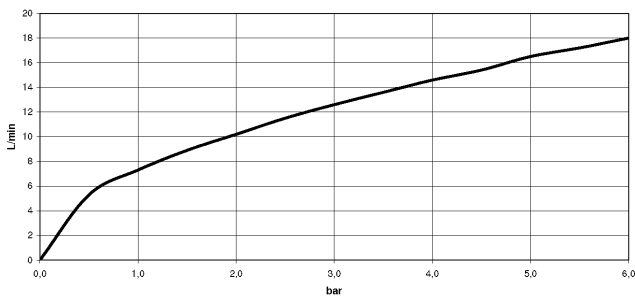

**Concealed single-lever mixer with cover plate with integrated shower connection - Dark Chrome**

TARA

36 045 660

- cover plate Ø 78 mm
- WRAS 2101023

Intrinsic protection against back flow.

Article cannot be extended, please check the depth of the installation location!

**Concealed single-lever mixer with cover plate with integrated shower connection - Dark Chrome**

TARA

36 045 660  
mm [inches]

**Flow rate chart**