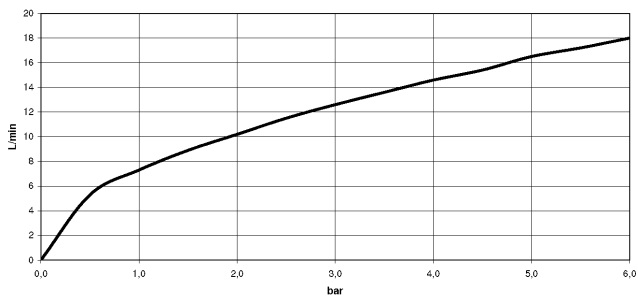

Concealed single-lever mixer with cover plate with integrated shower connection - Champagne (22kt Gold)

TARA

36 045 660

- cover plate Ø 78 mm
- WRAS 2101023

Intrinsic protection against back flow.

Article cannot be extended, please check the depth of the installation location!

Concealed single-lever mixer with cover plate with integrated shower connection - Champagne (22kt Gold)

TARA

36 045 660
mm [inches]

Flow rate chart

Concealed single-lever mixer with cover plate with integrated shower connection - Champagne (22kt Gold)