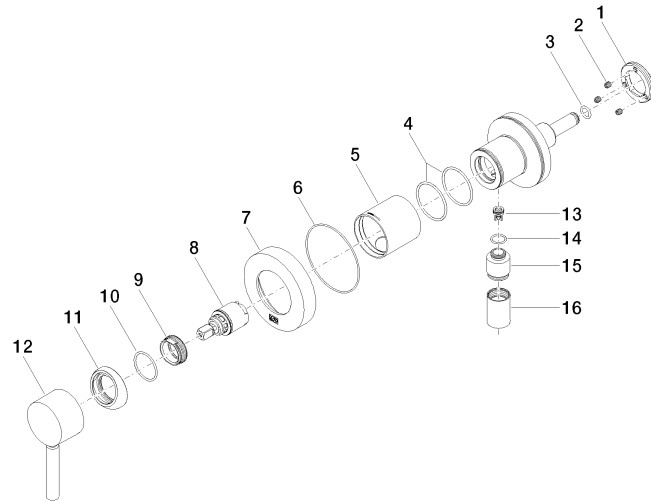

Concealed single-lever mixer with cover plate with integrated shower connection - Champagne (22kt Gold)

TARA

36 045 660

- cover plate Ø 78 mm
- WRAS 2101023

Intrinsic protection against back flow.

Article cannot be extended, please check the depth of the installation location!

Fits: TARA, META

	Champagne (22kt Gold)	36 045 660-47
	Chrome	36 045 660-00
	Brushed Platinum	36 045 660-06
	Platinum	36 045 660-08
	Dark Chrome	36 045 660-19
	Light Gold	36 045 660-26
	Brushed Light Gold	36 045 660-27
	Brushed Durabronze (23kt Gold)	36 045 660-28
	Matte Black	36 045 660-33
	Brushed Bronze	36 045 660-42
	Brushed Champagne (22kt Gold)	36 045 660-46
	Brushed Chrome	36 045 660-93
	Brushed Dark Platinum	36 045 660-99

Concealed single-lever mixer with cover plate with integrated shower connection - Champagne (22kt Gold)

TARA

36 045 660
mm [inches]

Flow rate chart

Concealed single-lever mixer with cover plate with integrated shower connection - Champagne (22kt Gold)

TARA

36 045 660

Product version from 5/15/2020

Parts for other finishes can be found here: [Chrome](#)

Concealed single-lever mixer with cover plate with integrated shower connection - Champagne (22kt Gold)