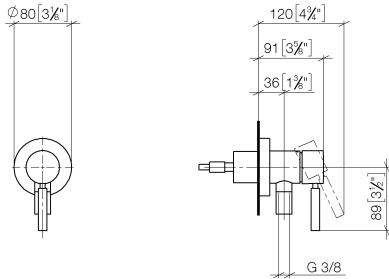

**Concealed single-lever mixer with cover plate with integrated shower connection - Brushed Chrome**

TARA

36 045 660

Fits: TARA, META

- cover plate Ø 78 mm
- WRAS 2101023

**Intrinsic protection against back flow.**

**Required miscellaneous**

**Concealed wall mounting -** 35 003 970 90

- max. recess depth 103 mm
- min. recess depth 78 mm

**Concealed single-lever mixer with cover plate with integrated shower connection - Brushed Chrome**

TARA

36 045 660  
mm [inches]

**Flow rate chart**

**Codes & Standards**

DIN 4109

EN 1717

ISO 3822

Scottish Water  
Byelaws

UK Water Supply  
Regulations

Ü-Zeichen

Concealed single-lever mixer with cover plate with integrated shower connection - Brushed Chrome

---

TARA

36 045 660

Certificates

---