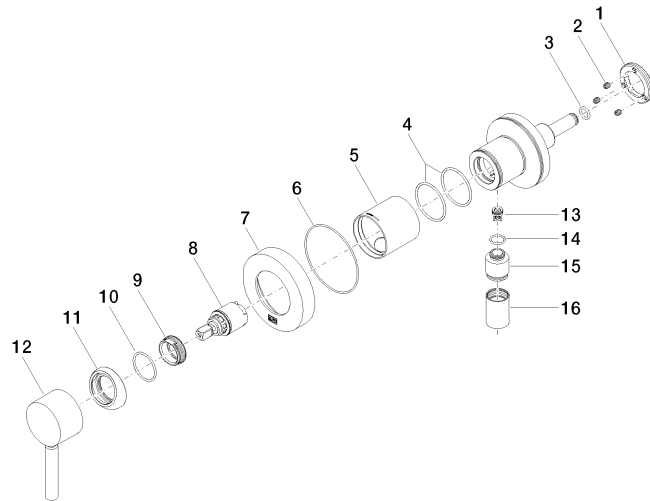

TARA

36 045 660  
mm [inches]

**Flow rate chart**

**Codes & Standards**

DIN 4109

EN 1717

ISO 3822

Scottish Water  
Byelaws

UK Water Supply  
Regulations

Ü-Zeichen

Concealed single-lever mixer with cover plate with integrated shower connection - Brushed Chrome

---

TARA

36 045 660

Certificates

---

# Concealed single-lever mixer with cover plate with integrated shower connection - Brushed Chrome

TARA

36 045 660

Product version up to 5/15/2020

Product version from 5/15/2020 to 5/15/2020

**Product version from 5/15/2020**

Concealed single-lever mixer with cover plate with integrated shower connection - Brushed Chrome

TARA

36 045 660

Spare parts list

Product version up to 5/15/2020

Product version from 5/15/2020 to 5/15/2020