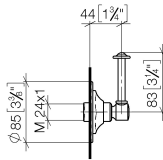

36 104 371

- rotary diverter
- rosette Ø 85 mm

36 104 371

mm [inches]

Certificates

LGA_28456.

36 104 371

Spare parts list

No.	Item Number	Name	Quantity used	Delivery time
1	90 27 97 007 00-06	cover	1	10
2	09 23 10 125-00	nut	1	10
3	90 14 10 063 00 90	seal	1	2
4	09 27 37 101-06	rosette	1	10
5	09 30 30 069 90	screw	1	2
6	09 30 11 194 90	disc	1	2
7	09 18 30 007-06	sleeve	1	-
Spare part can no longer be ordered, please order the replacement item				
8	90 28 10 030 00 90	ring	1	2
9	09 12 12 064-06	base	1	-
Spare part can no longer be ordered, please order the replacement item				
10	90 14 15 021 00 90	ring	1	2
11	09 21 02 160-06	cover	1	10
12	09 20 37 101-06	handle	1	10
13	09 20 37 001-06	handle	1	10
14	09 28 22 013 90	pipe	1	2
15	11 170 370-06	MADISON Lever insert - Brushed Platinum	1	10
16	09 30 30 062-06	screw	1	10