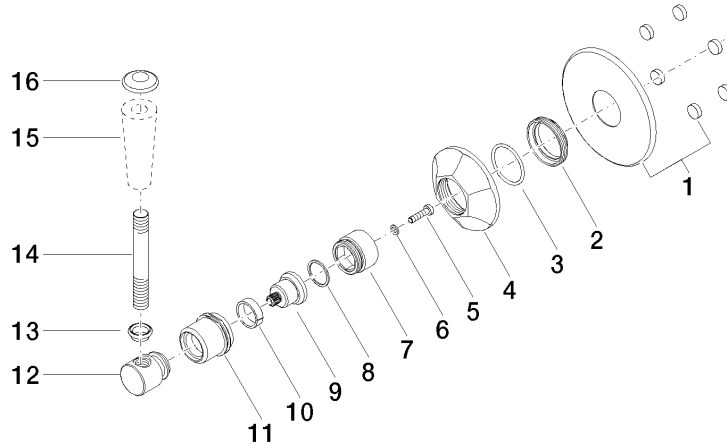

36 104 371

- rotary diverter
- rosette Ø 85 mm

36 104 371

mm [inches]

Certificates

LGA_28456.

36 104 371

Spare parts list

No.	Item Number	Name	Quantity used	Delivery time
1	90 27 97 007 00-06	cover	1	10
2	09 23 10 125-00	nut	1	10
3	90 14 10 063 00 90	seal	1	2
4	09 27 37 101-06	rosette	1	10
5	09 30 30 069 90	screw	1	2
6	09 30 11 194 90	disc	1	2
7	09 18 30 007-06	sleeve	1	-
Spare part can no longer be ordered, please order the replacement item				
8	90 28 10 030 00 90	ring	1	2
9	09 12 12 064-06	base	1	-
Spare part can no longer be ordered, please order the replacement item				
10	90 14 15 021 00 90	ring	1	2
11	09 21 02 160-06	cover	1	10
12	09 20 37 101-06	handle	1	10
13	09 20 37 001-06	handle	1	10
14	09 28 22 013 90	pipe	1	2
15	11 170 370-06	MADISON Lever insert - Brushed Platinum	1	10
16	09 30 30 062-06	screw	1	10