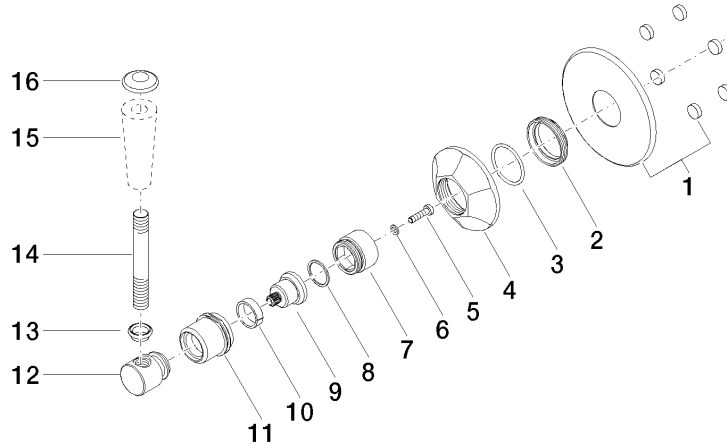

36 104 371

- rotary diverter
- rosette Ø 85 mm

MADISON Concealed two- and three-way diverter - Brushed Durabronze (23kt Gold)

MADISON

36 104 371
mm [inches]

Certificates

LGA_28456.

36 104 371

Spare parts list

No.	Item Number	Name	Quantity used	Delivery time
1	90 27 97 007 00-28	cover	1	20
2	09 23 10 125-00	nut	1	10
3	90 14 10 063 00 90	seal	1	2
4	09 27 37 101-28	rosette	1	20
5	09 30 30 069 90	screw	1	2
6	09 30 11 194 90	disc	1	2
7	09 18 30 007-28	sleeve	1	-
Spare part can no longer be ordered, please order the replacement item				
8	90 28 10 030 00 90	ring	1	2
9	09 12 12 064-28	base	1	-
Spare part can no longer be ordered, please order the replacement item				
10	90 14 15 021 00 90	ring	1	2
11	09 21 02 160-28	cover	1	20
12	09 20 37 101-28	handle	1	20
13	09 20 37 001-28	handle	1	20
14	09 28 22 013 90	pipe	1	2
15	11 170 370-28	MADISON Lever insert - Brushed Durabronz (23kt Gold)	1	20
16	09 30 30 062-28	screw	1	20