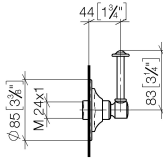

36 104 371

- rotary diverter
- rosette Ø 85 mm

MADISON Concealed two- and three-way diverter - Brushed Durabronze (23kt Gold)

MADISON

36 104 371
mm [inches]

Certificates

LGA_28456.

36 104 371

Spare parts list

No.	Item Number	Name	Quantity used	Delivery time
1	90 27 97 007 00-28	cover	1	20
2	09 23 10 125-00	nut	1	10
3	90 14 10 063 00 90	seal	1	2
4	09 27 37 101-28	rosette	1	20
5	09 30 30 069 90	screw	1	2
6	09 30 11 194 90	disc	1	2
7	09 18 30 007-28	sleeve	1	-
Spare part can no longer be ordered, please order the replacement item				
8	90 28 10 030 00 90	ring	1	2
9	09 12 12 064-28	base	1	-
Spare part can no longer be ordered, please order the replacement item				
10	90 14 15 021 00 90	ring	1	2
11	09 21 02 160-28	cover	1	20
12	09 20 37 101-28	handle	1	20
13	09 20 37 001-28	handle	1	20
14	09 28 22 013 90	pipe	1	2
15	11 170 370-28	MADISON Lever insert - Brushed Durabronz (23kt Gold)	1	20
16	09 30 30 062-28	screw	1	20