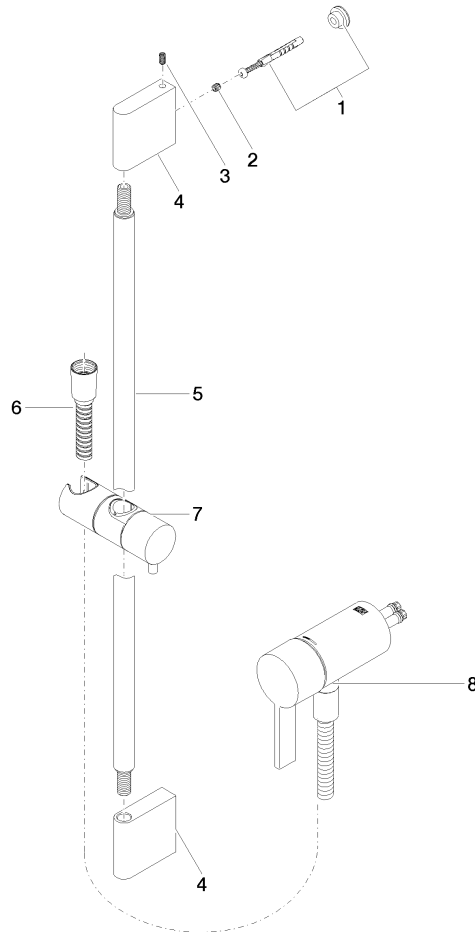

Concealed single-lever mixer with integrated shower connection with shower set without hand shower - Chrome

IMO

36 110 970

- metal shower hose 1750mm with integrated anti-twist protection
- slide bar
- Pipe diameter 18 mm

Required miscellaneous

	Concealed wall mounting - •max. recess depth 105 mm •min. recess depth 80 mm	35 050 970 90
--	---	---------------

Required miscellaneous

	Hand shower - Chrome	28 017 979-00
--	-----------------------------	---------------

Concealed single-lever mixer with integrated shower connection with shower set without hand shower - Chrome

IMO

36 110 970
mm [inches]

Certificates

Belgaqua_21-025- WRAS_2011027. LGA_29928.
27_1.

36 110 970

Spare parts list

No.	Item Number	Name	Quantity used	Delivery time
1	05 17 20 726 02 90	fixing set	1	2
2	09 31 11 049 90	pin	2	2
3	04 31 11 113 00 90	pin	2	2
4	08 17 97 054-00	holder	2	10
5	90 28 22 597 00-00	holder	1	10
6	28 322 970-00	Metal shower hose 1/2" x 3/8" x 1750 mm - Chrome	1	2
7	12 580 970-00	Slide unit - Chrome	1	10
9	36 050 970-00	Concealed single-lever mixer with integrated shower connection - Chrome	1	10