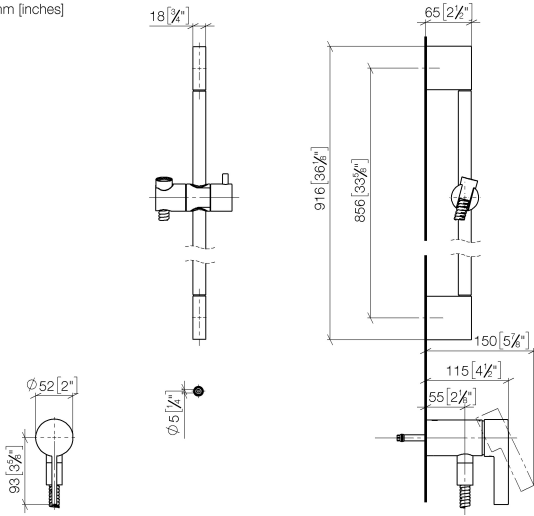

Concealed single-lever mixer with integrated shower connection with shower set without hand shower - Chrome

IMO

36 110 970

- metal shower hose 1750mm with integrated anti-twist protection
- slide bar
- Pipe diameter 18 mm

Required miscellaneous

	Concealed wall mounting - •max. recess depth 105 mm •min. recess depth 80 mm	35 050 970 90
--	---	---------------

Required miscellaneous

	Hand shower - Chrome	28 017 979-00
--	-----------------------------	---------------

Concealed single-lever mixer with integrated shower connection with shower set without hand shower - Chrome

IMO

36 110 970
mm [inches]

Certificates

Belgaqua_21-025- WRAS_2011027. LGA_29928.
27_1.

36 110 970

Spare parts list

No.	Item Number	Name	Quantity used	Delivery time
1	05 17 20 726 02 90	fixing set	1	2
2	09 31 11 049 90	pin	2	2
3	04 31 11 113 00 90	pin	2	2
4	08 17 97 054-00	holder	2	10
5	90 28 22 597 00-00	holder	1	10
6	28 322 970-00	Metal shower hose 1/2" x 3/8" x 1750 mm - Chrome	1	2
7	12 580 970-00	Slide unit - Chrome	1	10
9	36 050 970-00	Concealed single-lever mixer with integrated shower connection - Chrome	1	10