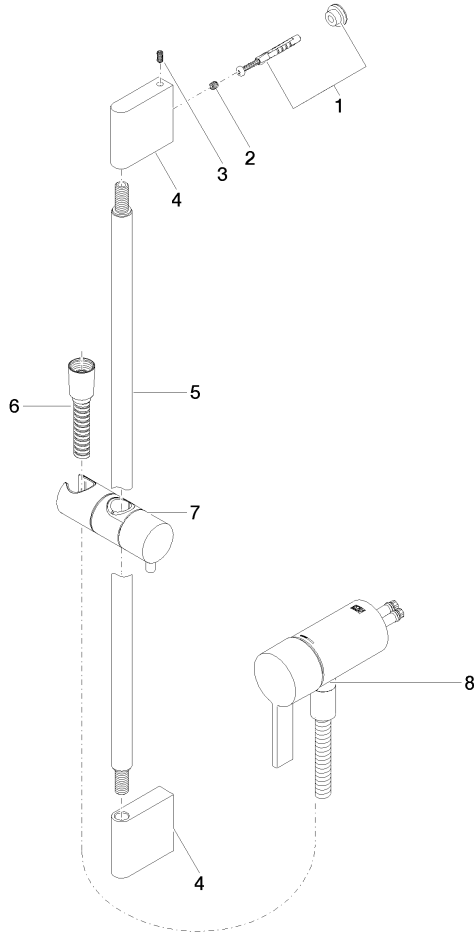

Concealed single-lever mixer with integrated shower connection with shower set without hand shower - Dark Chrome

IMO

36 110 970

- metal shower hose 1750mm with integrated anti-twist protection
- slide bar
- Pipe diameter 18 mm
- WRAS 2011027

Concealed single-lever mixer with integrated shower connection with shower set without hand shower - Dark Chrome

IMO

36 110 970
mm [inches]

Concealed single-lever mixer with integrated shower connection with shower set without hand shower - Dark Chrome

36 110 970

Parts for other finishes can be found here: [Chrome](#)

Concealed single-lever mixer with integrated shower connection with shower set without hand shower - Dark Chrome

IMO

36 110 970

Spare parts list