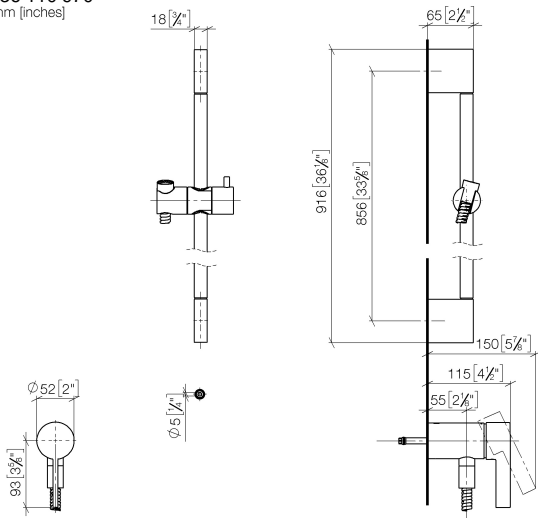

Concealed single-lever mixer with integrated shower connection with shower set without hand shower - Dark Chrome

IMO

36 110 970

- metal shower hose 1750mm with integrated anti-twist protection
- slide bar
- Pipe diameter 18 mm
- WRAS 2011027

Concealed single-lever mixer with integrated shower connection with shower set without hand shower - Dark Chrome

IMO

36 110 970
mm [inches]

Concealed single-lever mixer with integrated shower connection with shower set without hand shower - Dark Chrome

36 110 970

Parts for other finishes can be found here: [Chrome](#)

Concealed single-lever mixer with integrated shower connection with shower set without hand shower - Dark Chrome

IMO

36 110 970

Spare parts list