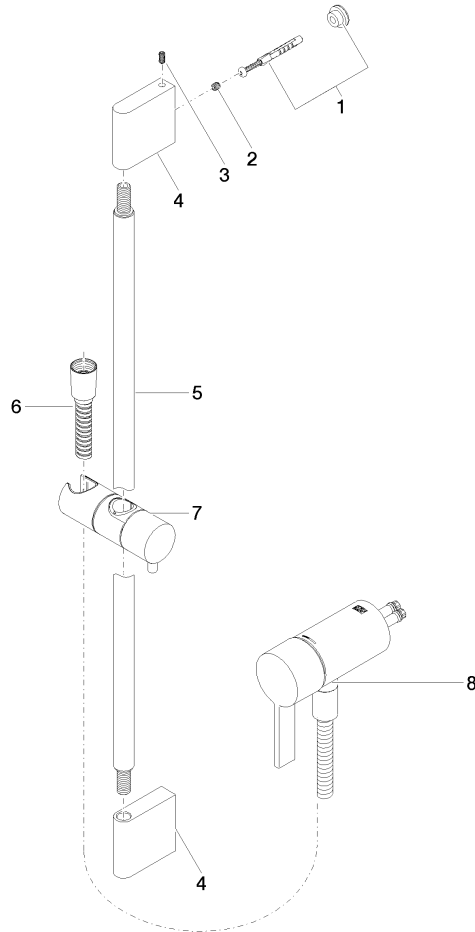

Concealed single-lever mixer with integrated shower connection with shower set without hand shower - Brushed Light Gold

IMO

36 110 970

- metal shower hose 1750mm with integrated anti-twist protection
- slide bar
- Pipe diameter 18 mm
- WRAS 2011027

Concealed single-lever mixer with integrated shower connection with shower set without hand shower - Brushed Light Gold

IMO

36 110 970
mm [inches]

Concealed single-lever mixer with integrated shower connection with shower set without hand shower - Brushed Light Gold

IMO

36 110 970

Product version from 10/1/2023

Concealed single-lever mixer with integrated shower connection with shower set without hand shower - Brushed Light Gold

IMO

36 110 970

Spare parts list

Product version from 10/1/2023

No.	Item Number	Name	Quantity used	Delivery time
	05 17 20 726 02 90	fixing set	11	2