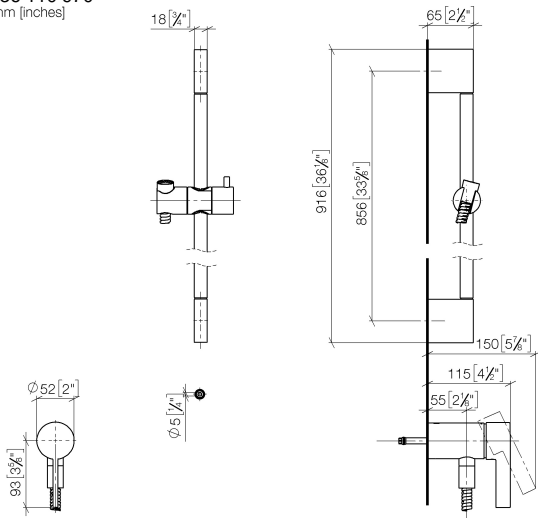

Concealed single-lever mixer with integrated shower connection with shower set without hand shower - Brushed Light Gold

IMO

36 110 970

- metal shower hose 1750mm with integrated anti-twist protection
- slide bar
- Pipe diameter 18 mm
- WRAS 2011027

Required miscellaneous

- Concealed wall mounting -**
- min. recess depth 80 mm
 - max. recess depth 105 mm

35 050 970 90

Required miscellaneous

- Hand shower FlowReduce -
Brushed Light Gold**

28 018 979-27
0010

Concealed single-lever mixer with integrated shower connection with shower set without hand shower - Brushed Light Gold

IMO

36 110 970
mm [inches]

Concealed single-lever mixer with integrated shower connection with shower set without hand shower - Brushed Light Gold

No.	Item Number	Name	Quantity used	Delivery time
	05 17 20 726 02 90	fixing set	11	2