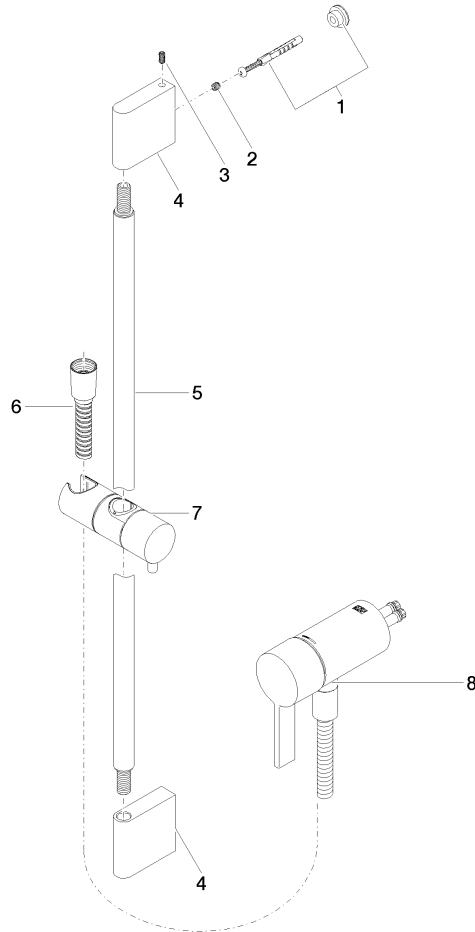

Concealed single-lever mixer with integrated shower connection with shower set without hand shower - Brushed Durabronz (23kt Gold)

IMO

36 110 970

- metal shower hose 1750mm with integrated anti-twist protection
- slide bar
- Pipe diameter 18 mm
- WRAS 2011027

Concealed single-lever mixer with integrated shower connection with shower set without hand shower - Brushed Durabronz (23kt Gold)

IMO

36 110 970
mm [inches]

Codes & Standards

DIN 4109	EN 1717	ISO 3822	Scottish Water Byelaws
UK Water Supply Regulations	Ü-Zeichen		

Certificates

Belgaqua_21-025-2 WRAS_2011 LGA_29

Concealed single-lever mixer with integrated shower connection with shower set without hand shower - Brushed Durabronz (23kt Gold)

IMO

36 110 970

Product version from 10/1/2023

Concealed single-lever mixer with integrated shower connection with shower set without hand shower - Brushed Durabronze (23kt Gold)

IMO

36 110 970

Spare parts list

Product version from 10/1/2023

No.	Item Number	Name	Quantity used	Delivery time
	05 17 20 726 02 90	fixing set	11	2