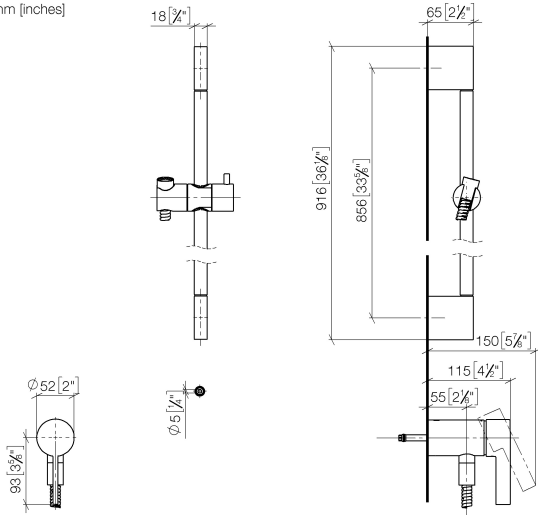

Concealed single-lever mixer with integrated shower connection with shower set without hand shower - Brushed Durabronz (23kt Gold)

IMO

36 110 970

- metal shower hose 1750mm with integrated anti-twist protection
- slide bar
- Pipe diameter 18 mm
- WRAS 2011027

Concealed single-lever mixer with integrated shower connection with shower set without hand shower - Brushed Durabrace (23kt Gold)

36 110 970

Required miscellaneous

Concealed wall mounting - 35 050 970 90
 •max. recess depth 105 mm
 •min. recess depth 80 mm

Concealed single-lever mixer with integrated shower connection with shower set without hand shower - Brushed Durabronz (23kt Gold)

IMO

36 110 970
mm [inches]

Codes & Standards

DIN 4109	EN 1717	ISO 3822	Scottish Water Byelaws
UK Water Supply Regulations	Ü-Zeichen		