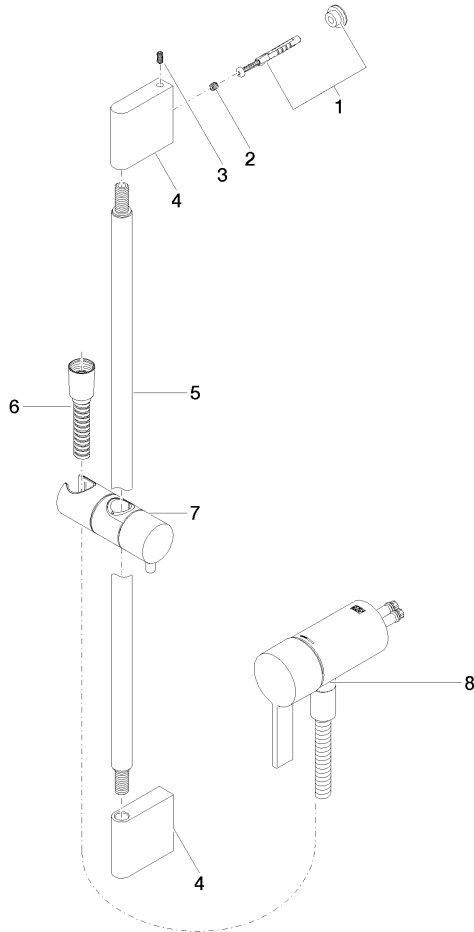

Concealed single-lever mixer with integrated shower connection with shower set without hand shower - Brushed Bronze

IMO

36 110 970

- metal shower hose 1750mm with integrated anti-twist protection
- slide bar
- Pipe diameter 18 mm
- WRAS 2011027

Concealed single-lever mixer with integrated shower connection with shower set without hand shower - Brushed Bronze

IMO

36 110 970
mm [inches]

Concealed single-lever mixer with integrated shower connection with shower set without hand shower - Brushed Bronze

IMO

36 110 970

Product version from 10/1/2023

Concealed single-lever mixer with integrated shower connection with shower set without hand shower - Brushed Bronze

IMO

36 110 970

Spare parts list

Product version from 10/1/2023

No.	Item Number	Name	Quantity used	Delivery time
	05 17 20 726 02 90	fixing set	11	2