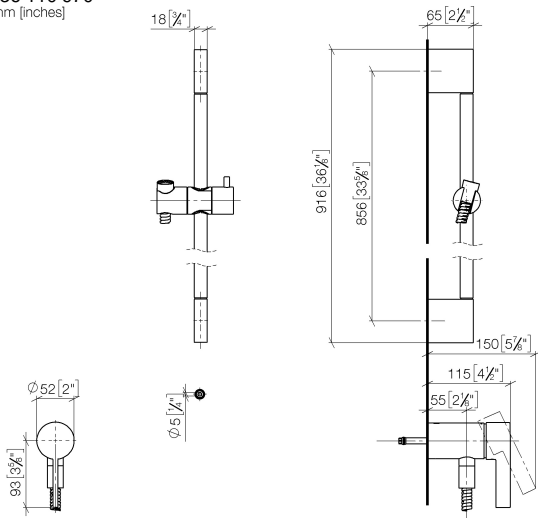

Concealed single-lever mixer with integrated shower connection with shower set without hand shower - Brushed Champagne (22kt Gold)

IMO

36 110 970

- metal shower hose 1750mm with integrated anti-twist protection
- slide bar
- Pipe diameter 18 mm
- WRAS 2011027

Concealed single-lever mixer with integrated shower connection with shower set without hand shower - Brushed Champagne (22kt Gold)

IMO

36 110 970
mm [inches]

Concealed single-lever mixer with integrated shower connection with shower set without hand shower - Brushed Champagne (22kt Gold)

IMO

36 110 970

Product version from 10/1/2023

Parts for other finishes can be found here: [Chrome](#)

Concealed single-lever mixer with integrated shower connection with shower set without hand shower - Brushed Champagne (22kt Gold)