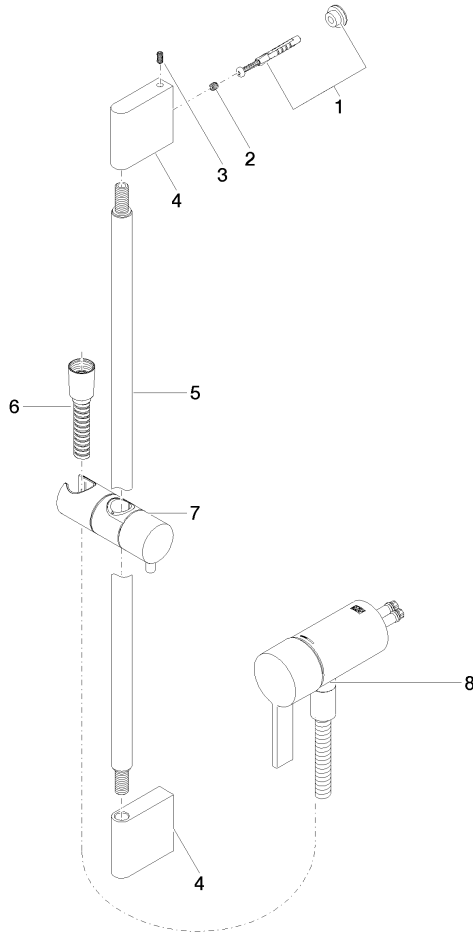

Concealed single-lever mixer with integrated shower connection with shower set without hand shower - Brushed Champagne (22kt Gold)

IMO

36 110 970

- metal shower hose 1750mm with integrated anti-twist protection
- slide bar
- Pipe diameter 18 mm
- WRAS 2011027

Concealed single-lever mixer with integrated shower connection with shower set without hand shower - Brushed Champagne (22kt Gold)

IMO

36 110 970
mm [inches]

Concealed single-lever mixer with integrated shower connection with shower set without hand shower - Brushed Champagne (22kt Gold)

IMO

36 110 970

Product version from 10/1/2023

Parts for other finishes can be found here: [Chrome](#)

Concealed single-lever mixer with integrated shower connection with shower set without hand shower - Brushed Champagne (22kt Gold)