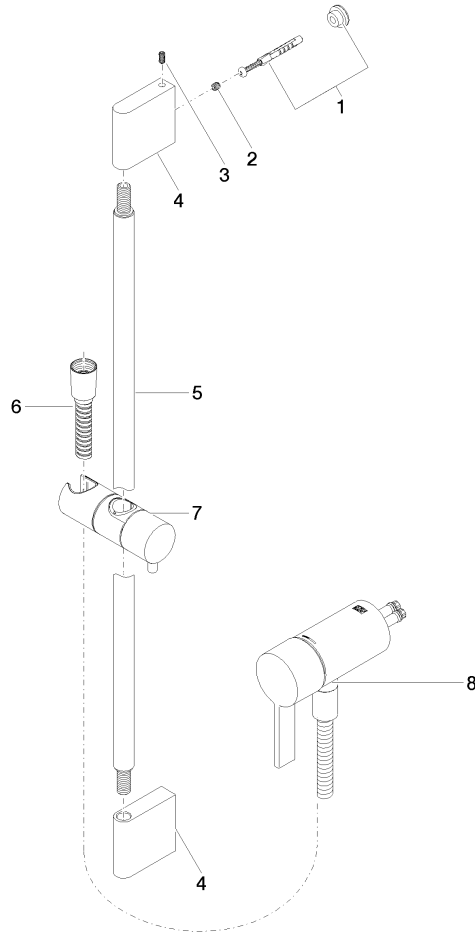

**Concealed single-lever mixer with integrated shower connection with shower set without hand shower - Champagne (22kt Gold)**

IMO

36 110 970

- metal shower hose 1750mm with integrated anti-twist protection
- slide bar
- Pipe diameter 18 mm
- WRAS 2011027

**Concealed single-lever mixer with integrated shower connection with shower set without hand shower - Champagne (22kt Gold)**

IMO

36 110 970  
mm [inches]

Concealed single-lever mixer with integrated shower connection with shower set without hand shower - Champagne (22kt Gold)

IMO

36 110 970

**Product version from 10/1/2023**

Parts for other finishes can be found here: [Chrome](#)

Concealed single-lever mixer with integrated shower connection with shower set without hand shower - Champagne (22kt Gold)

### Spare parts list

Product version from 10/1/2023

No.	Item Number	Name	Quantity used	Delivery time
	05 17 20 726 02 90	fixing set	11	2