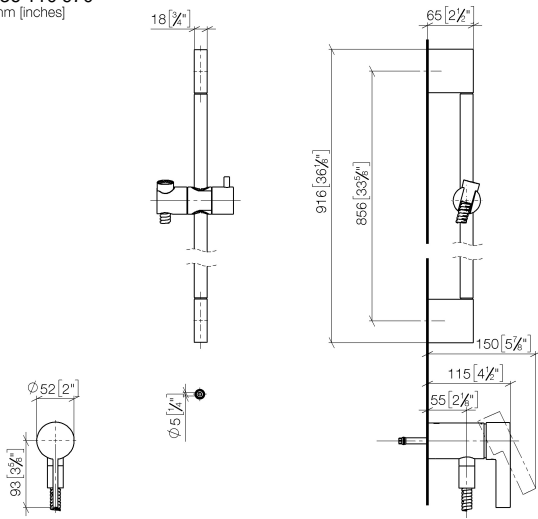

**Concealed single-lever mixer with integrated shower connection with shower set without hand shower - Champagne (22kt Gold)**

IMO

36 110 970

- metal shower hose 1750mm with integrated anti-twist protection
- slide bar
- Pipe diameter 18 mm
- WRAS 2011027

**Concealed single-lever mixer with integrated shower connection with shower set without hand shower - Champagne (22kt Gold)**

IMO

36 110 970  
mm [inches]

Concealed single-lever mixer with integrated shower connection with shower set without hand shower - Champagne (22kt Gold)

IMO

36 110 970

**Product version from 10/1/2023**

Parts for other finishes can be found here: [Chrome](#)

Concealed single-lever mixer with integrated shower connection with shower set without hand shower - Champagne (22kt Gold)

### Spare parts list

Product version from 10/1/2023

No.	Item Number	Name	Quantity used	Delivery time
	05 17 20 726 02 90	fixing set	11	2