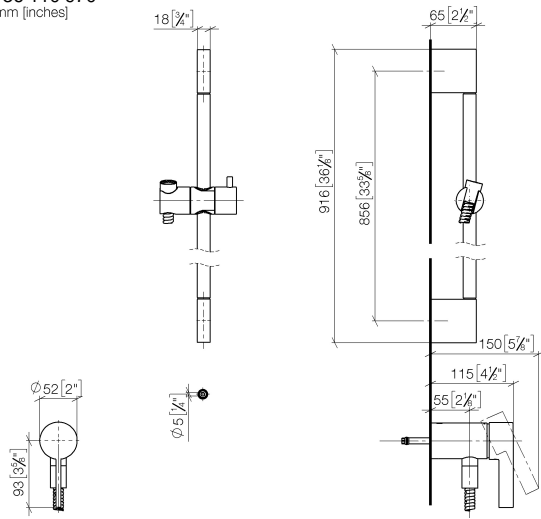

Concealed single-lever mixer with integrated shower connection with shower set without hand shower - Brushed Chrome

IMO

36 110 970

- metal shower hose 1750mm with integrated anti-twist protection
- slide bar
- Pipe diameter 18 mm
- WRAS 2011027

Concealed single-lever mixer with integrated shower connection with shower set without hand shower - Brushed Chrome

IMO

36 110 970
mm [inches]

Codes & Standards

DIN 4109	EN 1717	ISO 3822	Scottish Water Byelaws
UK Water Supply Regulations	Ü-Zeichen		

Certificates

Belgaqua_21-025-2 WRAS_2011 LGA_29

Concealed single-lever mixer with integrated shower connection with shower set without hand shower - Brushed Chrome

IMO

36 110 970

Product version from 10/1/2023

No.	Item Number	Name	Quantity used	Delivery time
	05 17 20 726 02 90	fixing set	11	2