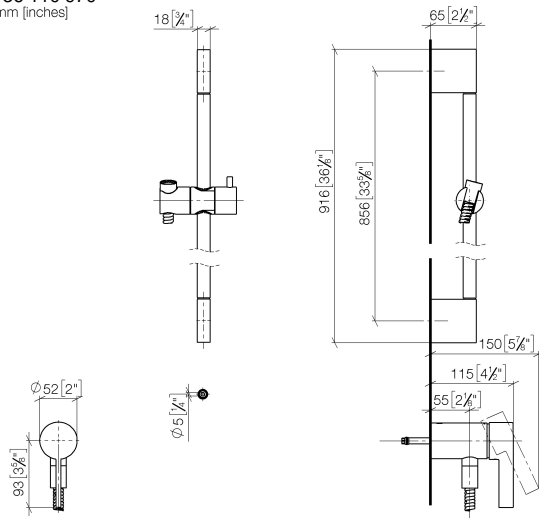

Concealed single-lever mixer with integrated shower connection with shower set without hand shower - Brushed Dark Platinum

IMO

36 110 970

- metal shower hose 1750mm with integrated anti-twist protection
- slide bar
- Pipe diameter 18 mm
- WRAS 2011027

Concealed single-lever mixer with integrated shower connection with shower set without hand shower - Brushed Dark Platinum

IMO

36 110 970

Required miscellaneous

Concealed wall mounting -
 •max. recess depth 105 mm
 •min. recess depth 80 mm

SERIES-VARIOUS Hand shower - Brushed Dark Platinum

28 027 979-99 0010

Concealed single-lever mixer with integrated shower connection with shower set without hand shower - Brushed Dark Platinum

36 110 970
mm [inches]

No.	Item Number	Name	Quantity used	Delivery time
	05 17 20 726 02 90	fixing set	11	2