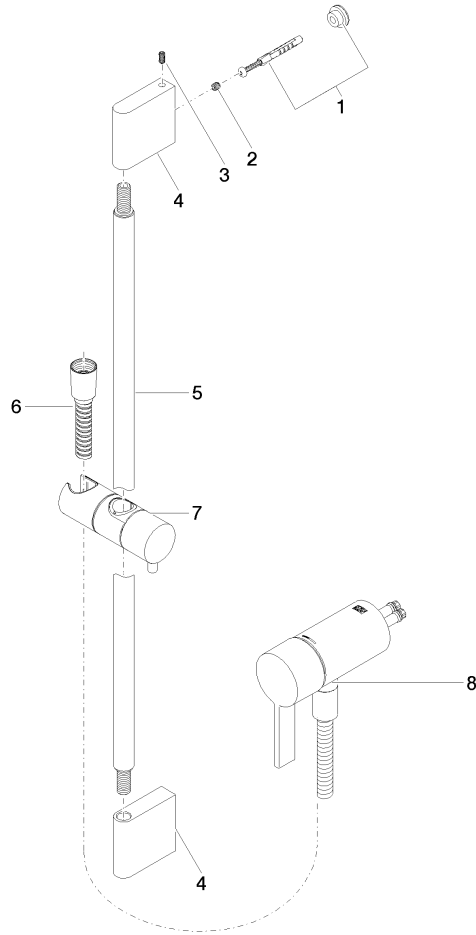

Concealed single-lever mixer with integrated shower connection with shower set without hand shower - Brushed Dark Platinum

IMO

36 110 970

Product version from 10/1/2023