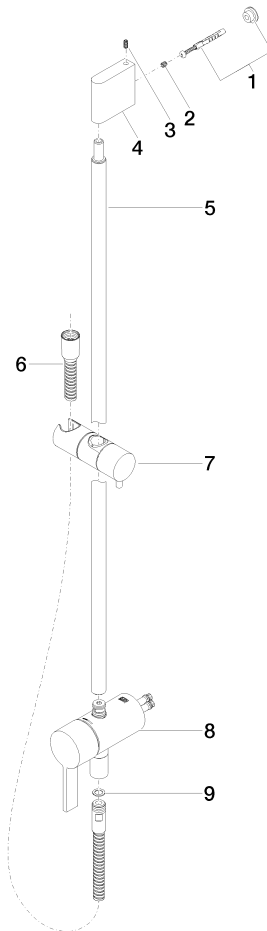

Concealed single-lever mixer with integrated shower connection with shower set without hand shower - Chrome

IMO

36 111 970

- metal shower hose 1750mm with integrated anti-twist protection
- slide bar
- Pipe diameter 18 mm

Required miscellaneous

	Concealed wall mounting - •max. recess depth 105 mm •min. recess depth 80 mm	35 050 970 90
--	---	---------------

Required miscellaneous

	Hand shower - Chrome	28 017 979-00
--	-----------------------------	---------------

Concealed single-lever mixer with integrated shower connection with shower set without hand shower - Chrome

IMO

36 111 970

mm [Inches]

Certificates

Belgaqua_21-025- WRAS_2011027. LGA_29928.
27_1.

36 111 970

Spare parts list

No.	Item Number	Name	Quantity used	Delivery time
1	05 17 20 726 02 90	fixing set	1	2
2	09 31 11 049 90	pin	2	2
3	04 31 11 113 00 90	pin	2	2
4	08 17 97 054-00	holder	1	10
5	90 28 22 782 00-00	pipe	1	10
6	28 322 970-00	Metal shower hose 1/2" x 3/8" x 1750 mm - Chrome	1	2
7	12 580 970-00	Slide unit - Chrome	1	10
8	90 19 97 002 00-00	connection	1	10
9	90 14 20 026 00 90	seal	1	2