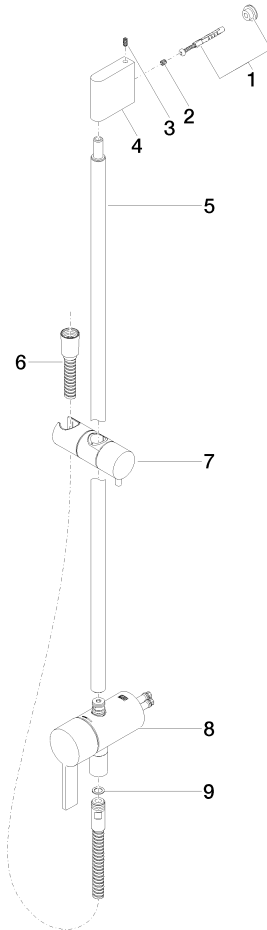

Concealed single-lever mixer with integrated shower connection with shower set without hand shower - Platinum

IMO

36 111 970

- metal shower hose 1750mm with integrated anti-twist protection
- slide bar
- Pipe diameter 18 mm
- WRAS 2011027

Concealed single-lever mixer with integrated shower connection with shower set without hand shower - Platinum

36 111 970

Required miscellaneous

Concealed wall mounting -
 ●max. recess depth 105 mm
 ●min. recess depth 80 mm

SERIES-VARIOUS Hand shower - Platinum

28 025 979-08 0010

Concealed single-lever mixer with integrated shower connection with shower set without hand shower - Platinum

IMO

36 111 970

mm [inches]

Codes & Standards

LGA_29

Concealed single-lever mixer with integrated shower connection with shower set without hand shower - Platinum

IMO

36 111 970

Product version from 10/1/2023

Concealed single-lever mixer with integrated shower connection with shower set without hand shower - Platinum