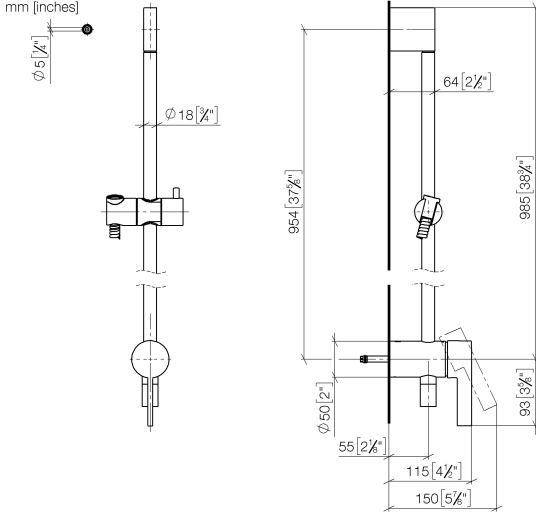

Concealed single-lever mixer with integrated shower connection with shower set without hand shower - Platinum

IMO

36 111 970

- metal shower hose 1750mm with integrated anti-twist protection
- slide bar
- Pipe diameter 18 mm
- WRAS 2011027

Concealed single-lever mixer with integrated shower connection with shower set without hand shower - Platinum

36 111 970

Required miscellaneous

Concealed wall mounting -
 ●max. recess depth 105 mm
 ●min. recess depth 80 mm

SERIES-VARIOUS Hand shower - Platinum

28 025 979-08 0010

Concealed single-lever mixer with integrated shower connection with shower set without hand shower - Platinum

IMO

36 111 970

mm [inches]

Codes & Standards

LGA_29

Concealed single-lever mixer with integrated shower connection with shower set without hand shower - Platinum

IMO

36 111 970

Product version from 10/1/2023

Concealed single-lever mixer with integrated shower connection with shower set without hand shower - Platinum