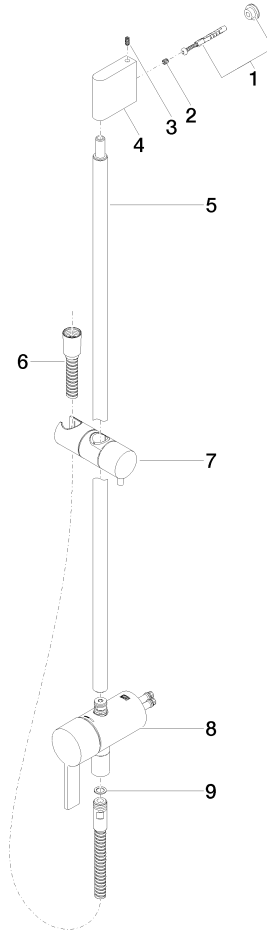

Concealed single-lever mixer with integrated shower connection with shower set without hand shower - Dark Chrome

IMO

36 111 970

- metal shower hose 1750mm with integrated anti-twist protection
- slide bar
- Pipe diameter 18 mm
- WRAS 2011027

Concealed single-lever mixer with integrated shower connection with shower set without hand shower - Dark Chrome

IMO

36 111 970
mm [inches]

Concealed single-lever mixer with integrated shower connection with shower set without hand shower - Dark Chrome

IMO

36 111 970

Parts for other finishes can be found here: Chrome

Concealed single-lever mixer with integrated shower connection with shower set without hand shower - Dark Chrome

IMO

36 111 970

Spare parts list