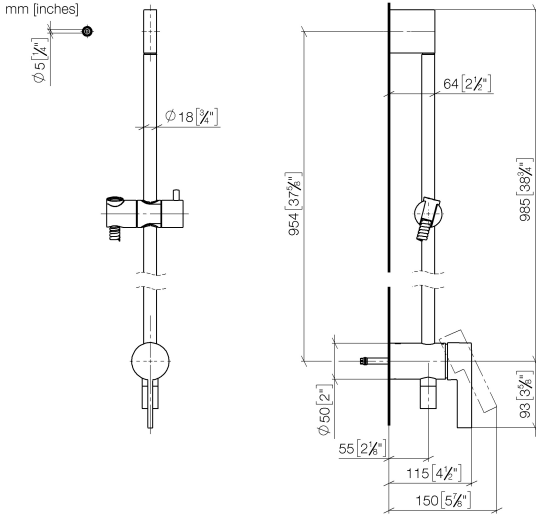

Concealed single-lever mixer with integrated shower connection with shower set without hand shower - Dark Chrome

IMO

36 111 970

- metal shower hose 1750mm with integrated anti-twist protection
- slide bar
- Pipe diameter 18 mm
- WRAS 2011027

This article does not include a hand shower!
Intrinsic protection against back flow.

Fits: IMO, LULU, MADISON, MEM, TARA, CL.1, LISSÉ, VAIA, META, CYO

	Dark Chrome	36 111 970-19
	Chrome	36 111 970-00
	Brushed Platinum	36 111 970-06
	Platinum	36 111 970-08
	Brushed Light Gold	36 111 970-27
	Brushed Durabronz (23kt Gold)	36 111 970-28
	Matte Black	36 111 970-33
	Brushed Bronze	36 111 970-42
	Brushed Champagne (22kt Gold)	36 111 970-46
	Champagne (22kt Gold)	36 111 970-47
	Brushed Chrome	36 111 970-93
	Brushed Dark Platinum	36 111 970-99

Concealed single-lever mixer with integrated shower connection with shower set without hand shower - Dark Chrome

IMO

36 111 970
mm [inches]

Concealed single-lever mixer with integrated shower connection with shower set without hand shower - Dark Chrome

IMO

36 111 970

Parts for other finishes can be found here: Chrome

Concealed single-lever mixer with integrated shower connection with shower set without hand shower - Dark Chrome

IMO

36 111 970

Spare parts list