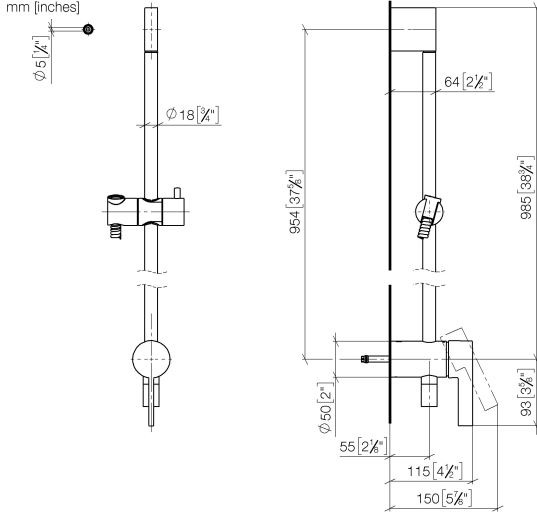

Concealed single-lever mixer with integrated shower connection with shower set without hand shower - Brushed Durabrand (23kt Gold)

IMO

36 111 970

- metal shower hose 1750mm with integrated anti-twist protection
- slide bar
- Pipe diameter 18 mm
- WRAS 2011027

Concealed single-lever mixer with integrated shower connection with shower set without hand shower - Brushed Durabrace (23kt Gold)

IMO

36 111 970

Required miscellaneous

Concealed wall mounting - 35 050 970 90
 •max. recess depth 105 mm
 •min. recess depth 80 mm

SERIES-VARIOUS Hand shower - Brushed Durabrace (23kt Gold) 28 027 979-28 0010

Concealed single-lever mixer with integrated shower connection with shower set without hand shower - Brushed Durabronz (23kt Gold)

IMO

36 111 970
mm [inches]

Codes & Standards

DIN 4109

EN 1717

ISO 3822

Scottish Water
Byelaws

UK Water Supply
Regulations