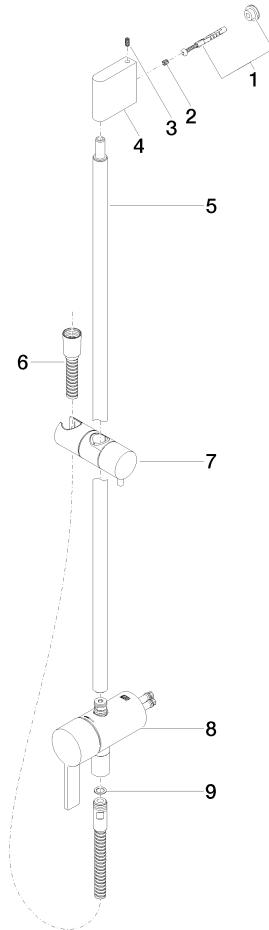

Concealed single-lever mixer with integrated shower connection with shower set without hand shower - Brushed Durabrand (23kt Gold)

IMO

36 111 970

- metal shower hose 1750mm with integrated anti-twist protection
- slide bar
- Pipe diameter 18 mm
- WRAS 2011027

IMO

36 111 970
mm [inches]

Codes & Standards

DIN 4109

EN 1717

ISO 3822

Scottish Water
Byelaws

UK Water Supply
Regulations

Ü-Zeichen

Certificates

Belgaqua_21-025-2 WRAS_2011

LGA_29

Concealed single-lever mixer with integrated shower connection with shower set without hand shower - Brushed Durabross (23kt Gold)

IMO

36 111 970

Product version from 10/1/2023

Concealed single-lever mixer with integrated shower connection with shower set without hand shower - Brushed Durabrass (23kt Gold)

IMO

36 111 970

Spare parts list

Product version from 10/1/2023

No.	Item Number	Name	Quantity used	Delivery time
	05 17 20 726 02 90	fixing set	11	2