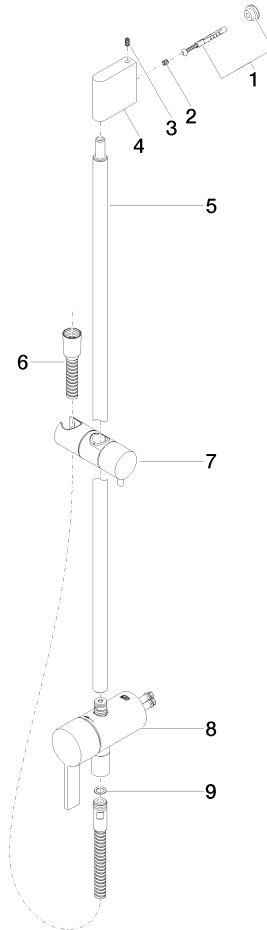

Concealed single-lever mixer with integrated shower connection with shower set without hand shower - Brushed Champagne (22kt Gold)

IMO

36 111 970

- metal shower hose 1750mm with integrated anti-twist protection
- slide bar
- Pipe diameter 18 mm
- WRAS 2011027

Concealed single-lever mixer with integrated shower connection with shower set without hand shower - Brushed Champagne (22kt Gold)

IMO

36 111 970
mm [inches]

Concealed single-lever mixer with integrated shower connection with shower set without hand shower - Brushed Champagne (22kt Gold)

36 111 970

Product version from 10/1/2023

Parts for other finishes can be found here: Chrome

Concealed single-lever mixer with integrated shower connection with shower set without hand shower - Brushed Champagne (22kt Gold)

IMO

36 111 970

Spare parts list

Product version from 10/1/2023

No.	Item Number	Name	Quantity used	Delivery time
	05 17 20 726 02 90	fixing set	11	2