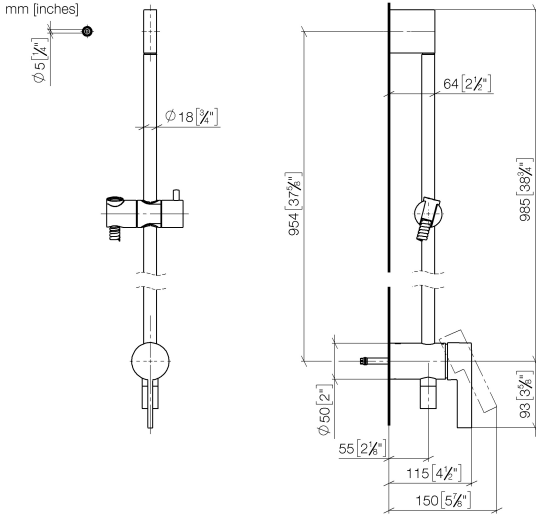

Concealed single-lever mixer with integrated shower connection with shower set without hand shower - Brushed Champagne (22kt Gold)

IMO

36 111 970

- metal shower hose 1750mm with integrated anti-twist protection
- slide bar
- Pipe diameter 18 mm
- WRAS 2011027

This article does not include a hand shower!
Intrinsic protection against back flow.

Fits: IMO, LULU, MADISON, MEM, TARA, CL.1, LISSÉ, VAIA, META, CYO

	Brushed Champagne (22kt Gold)	36 111 970-46
	Chrome	36 111 970-00
	Brushed Platinum	36 111 970-06
	Platinum	36 111 970-08
	Dark Chrome	36 111 970-19
	Brushed Light Gold	36 111 970-27
	Brushed Durabronze (23kt Gold)	36 111 970-28
	Matte Black	36 111 970-33
	Brushed Bronze	36 111 970-42
	Champagne (22kt Gold)	36 111 970-47
	Brushed Chrome	36 111 970-93
	Brushed Dark Platinum	36 111 970-99

Concealed single-lever mixer with integrated shower connection with shower set without hand shower - Brushed Champagne (22kt Gold)

IMO

36 111 970
mm [inches]

Concealed single-lever mixer with integrated shower connection with shower set without hand shower - Brushed Champagne (22kt Gold)

36 111 970

Product version from 10/1/2023

Parts for other finishes can be found here: Chrome

Concealed single-lever mixer with integrated shower connection with shower set without hand shower - Brushed Champagne (22kt Gold)