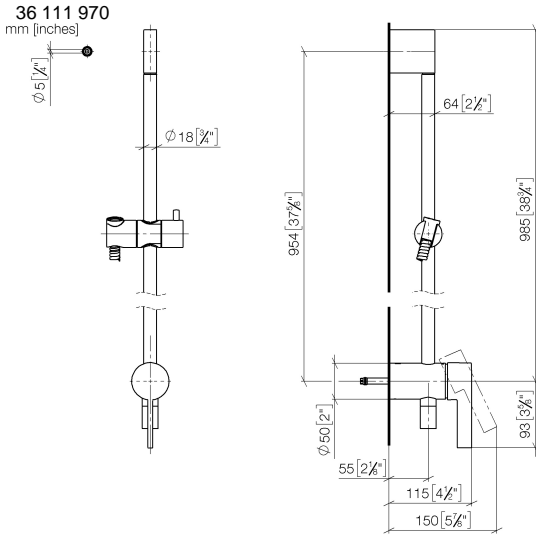

Concealed single-lever mixer with integrated shower connection with shower set without hand shower - Brushed Chrome

IMO

36 111 970

- metal shower hose 1750mm with integrated anti-twist protection
- slide bar
- Pipe diameter 18 mm
- WRAS 2011027

Concealed single-lever mixer with integrated shower connection with shower set without hand shower - Brushed Chrome

IMO

Codes & Standards

DIN 4109	EN 1717	ISO 3822	Scottish Water Byelaws
UK Water Supply Regulations	Ü-Zeichen		

Certificates

Belgaqua_21-025-2 WRAS_2011 LGA_29

Concealed single-lever mixer with integrated shower connection with shower set without hand shower - Brushed Chrome

IMO

36 111 970

Product version from 10/1/2023

No.	Item Number	Name	Quantity used	Delivery time
	05 17 20 726 02 90	fixing set	11	2