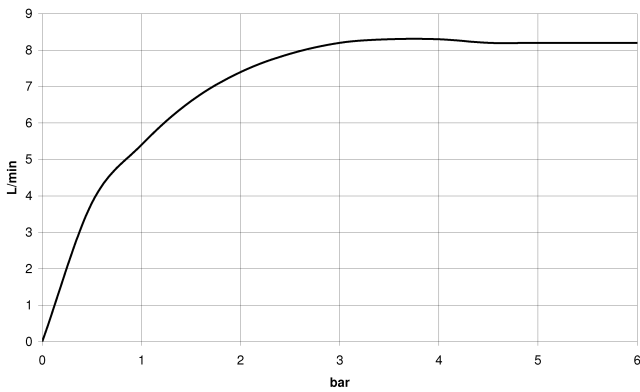

Showerpipe with single-lever shower mixer without hand shower - Brushed Durabronz (23kt Gold)

36 112 970
mm [inches]
1:10

Flow rate chart

Codes & Standards

DIN 4109

EN 1717

EN 817

ISO 3822