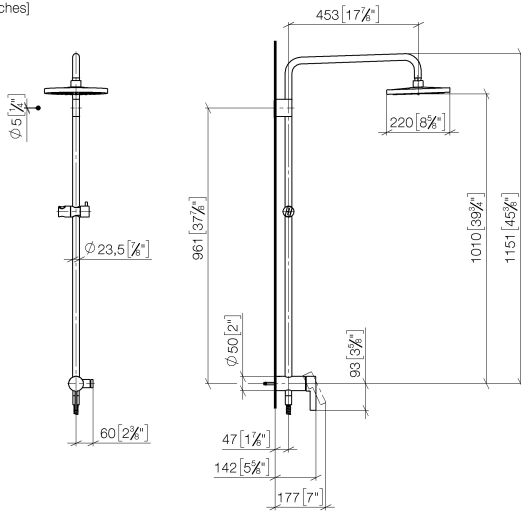

Showerpipe with single-lever shower mixer without hand shower - Brushed Durabronze (23kt Gold)

IMO

36 112 970

Fits: IMO, LULU, TARA, LISSÉ, VAIA, META

- shower with fixed riser projection 450mm
- overhead shower: rain flow
- rain shower Ø 220 mm
- rain shower with anti-scale system
- max. rainshower flow 14 l/min
- height of fittings up to rain shower (bottom edge) 1010mm
- height of fittings up to top edge of elbow 1150mm
- metal shower hose 1750mm with integrated anti-twist protection
- 1/2" connection
- slide bar
- Pipe diameter 23.5 mm
- automatic diverter for fixed-riser shower/hand shower
- quick clearing
- WRAS 2101043

Showerpipe with single-lever shower mixer without hand shower - Brushed Durabross (23kt Gold)

36 112 970

Required miscellaneous

Concealed wall mounting - 35 050 970 90
 •max. recess depth 105 mm
 •min. recess depth 80 mm

Showerpipe with single-lever shower mixer without hand shower - Brushed Durabronz (23kt Gold)

36 112 970
mm [inches]
1:10

Flow rate chart

Codes & Standards

DIN 4109

EN 1717

EN 817

ISO 3822