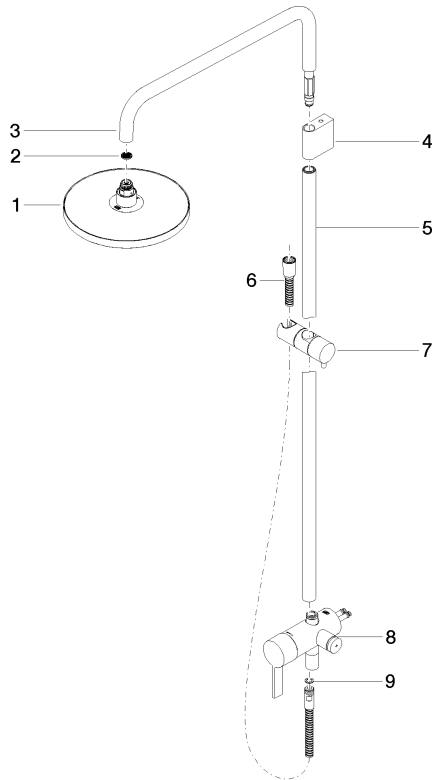

Showerpipe with single-lever shower mixer without hand shower - Brushed Durabronze (23kt Gold)

IMO

36 112 970

Fits: IMO, LULU, TARA, LISSÉ, VAIA, META

- shower with fixed riser projection 450mm
- overhead shower: rain flow
- rain shower Ø 220 mm
- rain shower with anti-scale system
- max. rainshower flow 14 l/min
- height of fittings up to rain shower (bottom edge) 1010mm
- height of fittings up to top edge of elbow 1150mm
- metal shower hose 1750mm with integrated anti-twist protection
- 1/2" connection
- slide bar
- Pipe diameter 23.5 mm
- automatic diverter for fixed-riser shower/hand shower
- quick clearing
- WRAS 2101043

Showerpipe with single-lever shower mixer without hand shower - Brushed Durabross (23kt Gold)

36 112 970

Required miscellaneous

Concealed wall mounting - 35 050 970 90
 •max. recess depth 105 mm
 •min. recess depth 80 mm

Showerpipe with single-lever shower mixer without hand shower - Brushed Durabronz (23kt Gold)

36 112 970
mm [inches]
1:10

Flow rate chart

Codes & Standards

DIN 4109

EN 1717

EN 817

ISO 3822

Belgaqua_21-025-2 LGA_38

WRAS_2101

Showerpipe with single-lever shower mixer without hand shower - Brushed Durabronz (23kt Gold)

IMO

36 112 970

Product version from 4/1/2024

Showerpipe with single-lever shower mixer without hand shower - Brushed
Durabronz (23kt Gold)