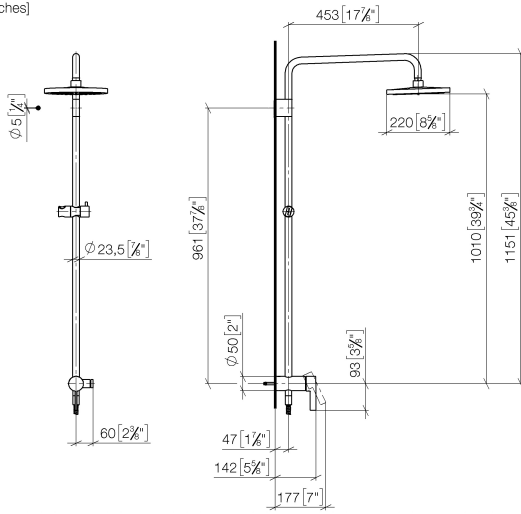

**Showerpipe with single-lever shower mixer without hand shower - Brushed Champagne (22kt Gold)**

IMO

36 112 970

Fits: IMO, LULU, TARA, LISSÉ, VAIA, META

- shower with fixed riser projection 450mm
- overhead shower: rain flow
- rain shower Ø 220 mm
- rain shower with anti-scale system
- max. rainshower flow 14 l/min
- height of fittings up to rain shower (bottom edge) 1010mm
- height of fittings up to top edge of elbow 1150mm
- metal shower hose 1750mm with integrated anti-twist protection
- 1/2" connection
- slide bar
- Pipe diameter 23.5 mm
- automatic diverter for fixed-riser shower/hand shower
- quick clearing
- WRAS 2101043

**Showerpipe with single-lever shower mixer without hand shower - Brushed Champagne (22kt Gold)**

36 112 970  
mm [inches]  
1:10

**Flow rate chart**

**Codes & Standards**

DIN 4109

EN 817

ISO 3822

Ü-Zeichen

Showerpipe with single-lever shower mixer without hand shower - Brushed  
Champagne (22kt Gold)

IMO

36 112 970

**Spare parts list**

**Product version from 4/1/2024**

No.	Item Number	Name	Quantity used	Delivery time
	04 12 05 092 00-46	shower	9	60