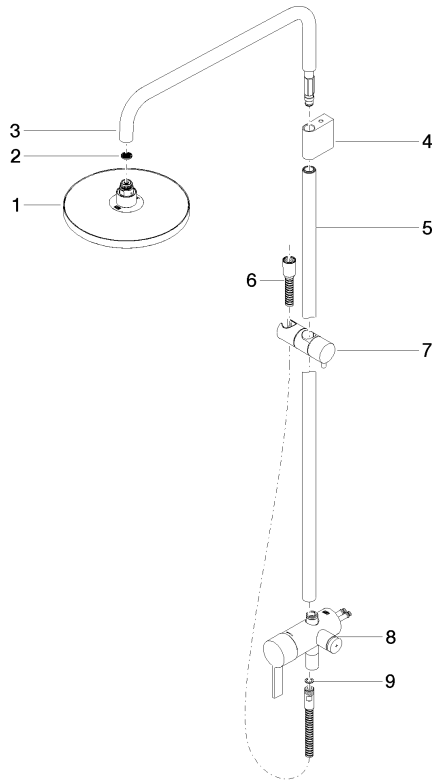

**Showerpipe with single-lever shower mixer without hand shower - Brushed Champagne (22kt Gold)**

IMO

36 112 970

Fits: IMO, LULU, TARA, LISSÉ, VAIA, META

- shower with fixed riser projection 450mm
- overhead shower: rain flow
- rain shower Ø 220 mm
- rain shower with anti-scale system
- max. rainshower flow 14 l/min
- height of fittings up to rain shower (bottom edge) 1010mm
- height of fittings up to top edge of elbow 1150mm
- metal shower hose 1750mm with integrated anti-twist protection
- 1/2" connection
- slide bar
- Pipe diameter 23.5 mm
- automatic diverter for fixed-riser shower/hand shower
- quick clearing
- WRAS 2101043

**Showerpipe with single-lever shower mixer without hand shower - Brushed Champagne (22kt Gold)**

36 112 970  
mm [inches]  
1:10

**Flow rate chart**

**Codes & Standards**

DIN 4109

EN 817

ISO 3822

Ü-Zeichen

Showerpipe with single-lever shower mixer without hand shower - Brushed  
Champagne (22kt Gold)

---

IMO

36 112 970

Certificates

---

DVGW\_DW-  
6512DN0

LGA\_38

# Showerpipe with single-lever shower mixer without hand shower - Brushed Champagne (22kt Gold)

IMO

36 112 970

**Product version from 4/1/2024**

Parts for other  
finishes can be found  
here: [Chrome](#)