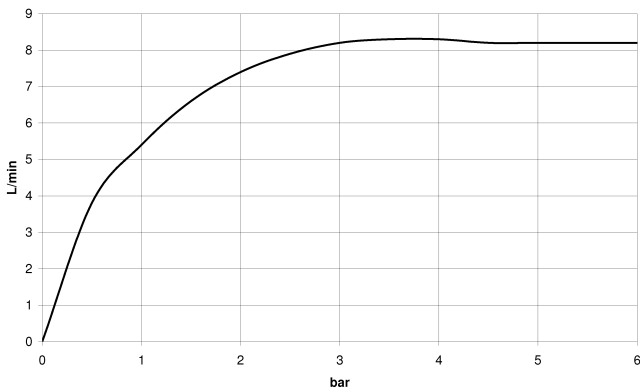

**Showerpipe with single-lever shower mixer without hand shower - Brushed Champagne (22kt Gold)**

IMO

36 112 970

Fits: IMO, LULU, TARA, LISSÉ, VAIA, META

- shower with fixed riser projection 450mm
- overhead shower: rain flow
- rain shower Ø 220 mm
- rain shower with anti-scale system
- max. rainshower flow 14 l/min
- height of fittings up to rain shower (bottom edge) 1010mm
- height of fittings up to top edge of elbow 1150mm
- metal shower hose 1750mm with integrated anti-twist protection
- 1/2" connection
- slide bar
- Pipe diameter 23.5 mm
- automatic diverter for fixed-riser shower/hand shower
- quick clearing
- WRAS 2101043

This article does not include a hand shower!

Intrinsic protection against back flow.

	Brushed Champagne (22kt Gold)	36 112 970-46
	Chrome	36 112 970-00
	Brushed Platinum	36 112 970-06
	Platinum	36 112 970-08
	Dark Chrome	36 112 970-19
	Brushed Light Gold	36 112 970-27
	Brushed Durabronze (23kt Gold)	36 112 970-28
	Matte Black	36 112 970-33
	Brushed Bronze	36 112 970-42
	Champagne (22kt Gold)	36 112 970-47
	Brushed Chrome	36 112 970-93
	Brushed Dark Platinum	36 112 970-99

**Showerpipe with single-lever shower mixer without hand shower - Brushed Champagne (22kt Gold)**

36 112 970  
mm [inches]  
1:10

**Flow rate chart**

**Codes & Standards**

DIN 4109

EN 817

ISO 3822

Ü-Zeichen