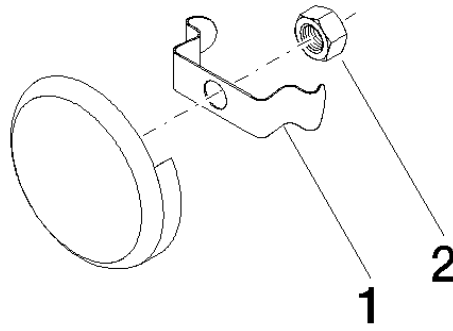

Vacuum breaker - Chrome

36 150 970

- rosette Ø 70 mm

Exposed trim parts

for bath inlet with pop-up waste and overflow (35 247 970 90 or 35 246 970 90)

Exposed trim parts

for bath inlet with pop-up waste and overflow (35 247 970 90 or 35 246 970 90)

Required miscellaneous

Vacuum breaker -

35 150 970 90

Vacuum breaker - Chrome

36 150 970

mm [inches]

Vacuum breaker - Chrome

36 150 970

Vacuum breaker - Chrome

36 150 970

Spare parts list

No.	Item Number	Name	Quantity used	Delivery time
	08 16 02 500 90	spring	2	2